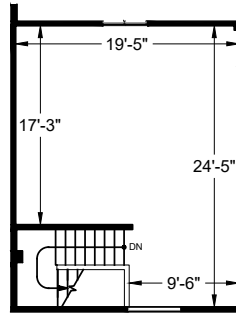

SUITE DATA:

OFFICE AREA 1,050 SF
WAREHOUSE AREA 1,070 SF
TOTAL SUITE AREA 2,120 SF

CLEAR HEIGHT 18'-0"
○ GRADE LEVEL DOORS 1

MEZZANINE

GROUND FLOOR

Expo Centre
1779 Tribute Road
Sacramento, CA 95815

Bldg. 1779
STE M
01/21/22