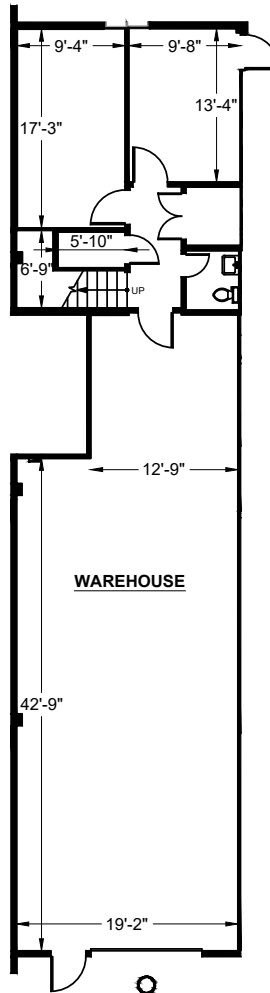

SUITE DATA:

OFFICE AREA 1,050 SF
WAREHOUSE AREA 1,070 SF
TOTAL SUITE AREA 2,120 SF

CLEAR HEIGHT 18'-0"
○ GRADE LEVEL DOORS 1

MEZZANINE

GROUND FLOOR

Expo Centre
1779 Tribute Road
Sacramento, CA 95815

Bldg. 1779
STE M
01/21/22