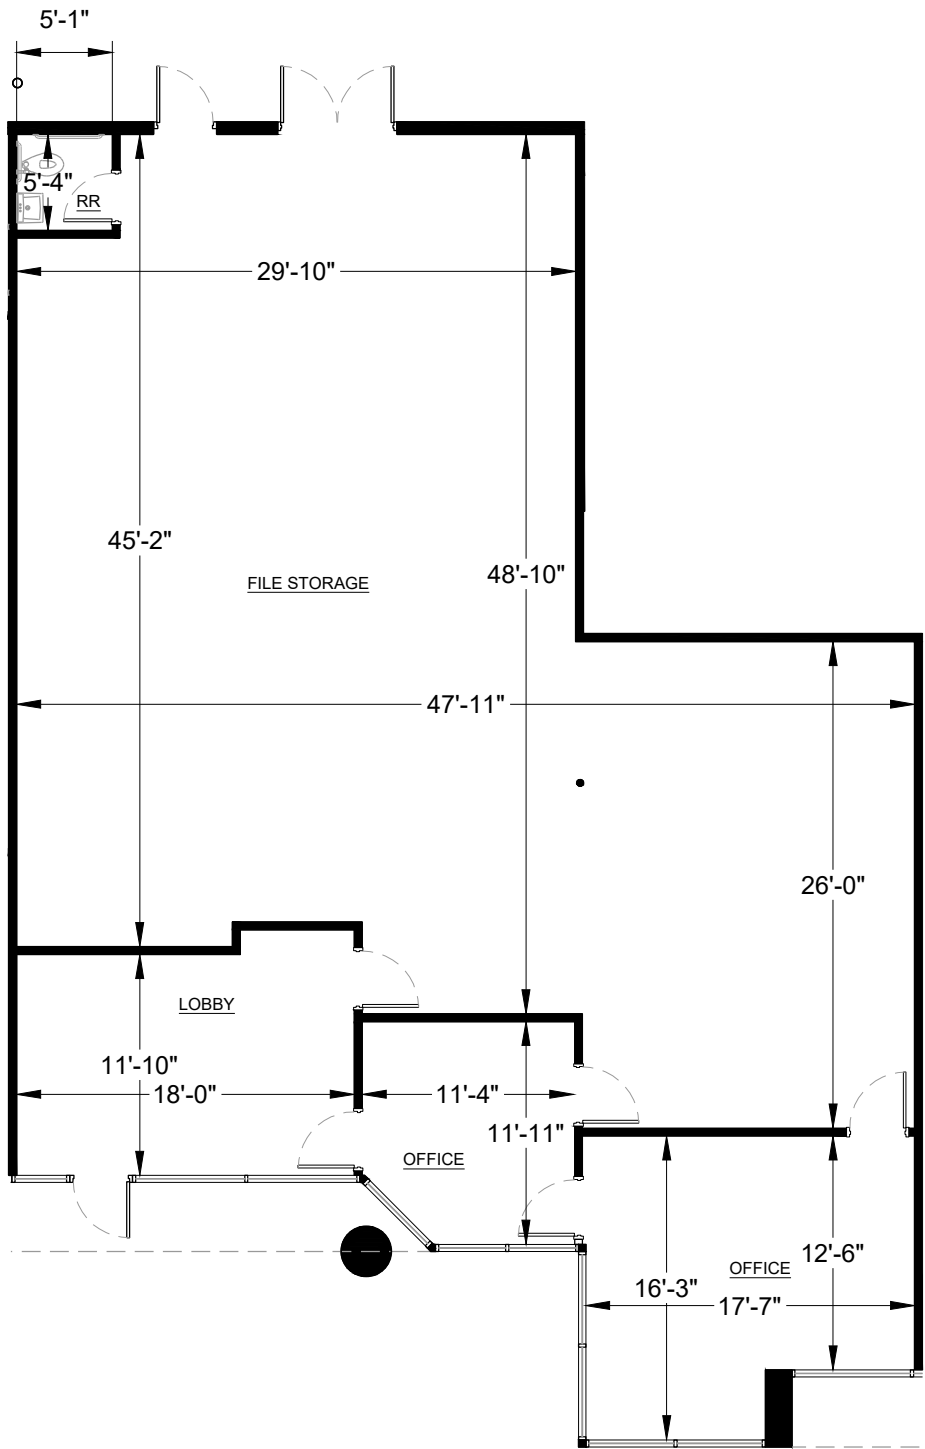

SUITE DATA:

OFFICE AREA	760 SF
WAREHOUSE AREA	1,866 SF
TOTAL SUITE AREA	2,626 SF
CLEAR HEIGHT	14'-0"

SITE KEY PLAN:

BUILDING KEY PLAN:

Broadwood

2450 W Broadwood Road
Mesa, AZ 85202

Bldg. 2450-1
STE 2450-110