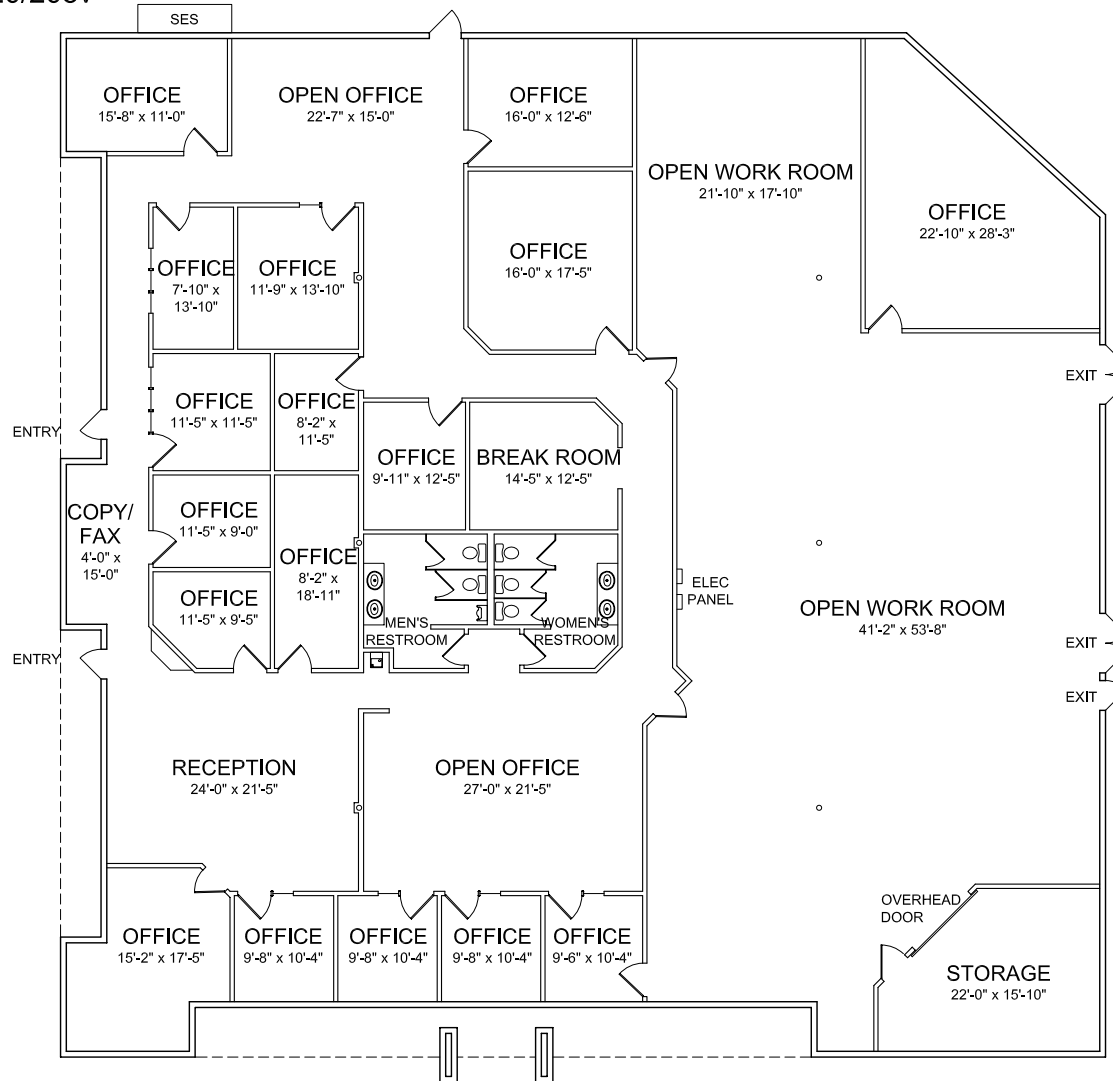

# SUITE 101

approximately  
10,000 RENTABLE SQ. FT.

Available Power: 400amps @ 120/208v

**ASH BUSINESS CENTER**  
**4666 SOUTH ASH AVENUE**  
**TEMPE, ARIZONA 85282**

NORTH

UPDATED  
4/22/10

ALL DIMENSIONS ARE APPROXIMATE