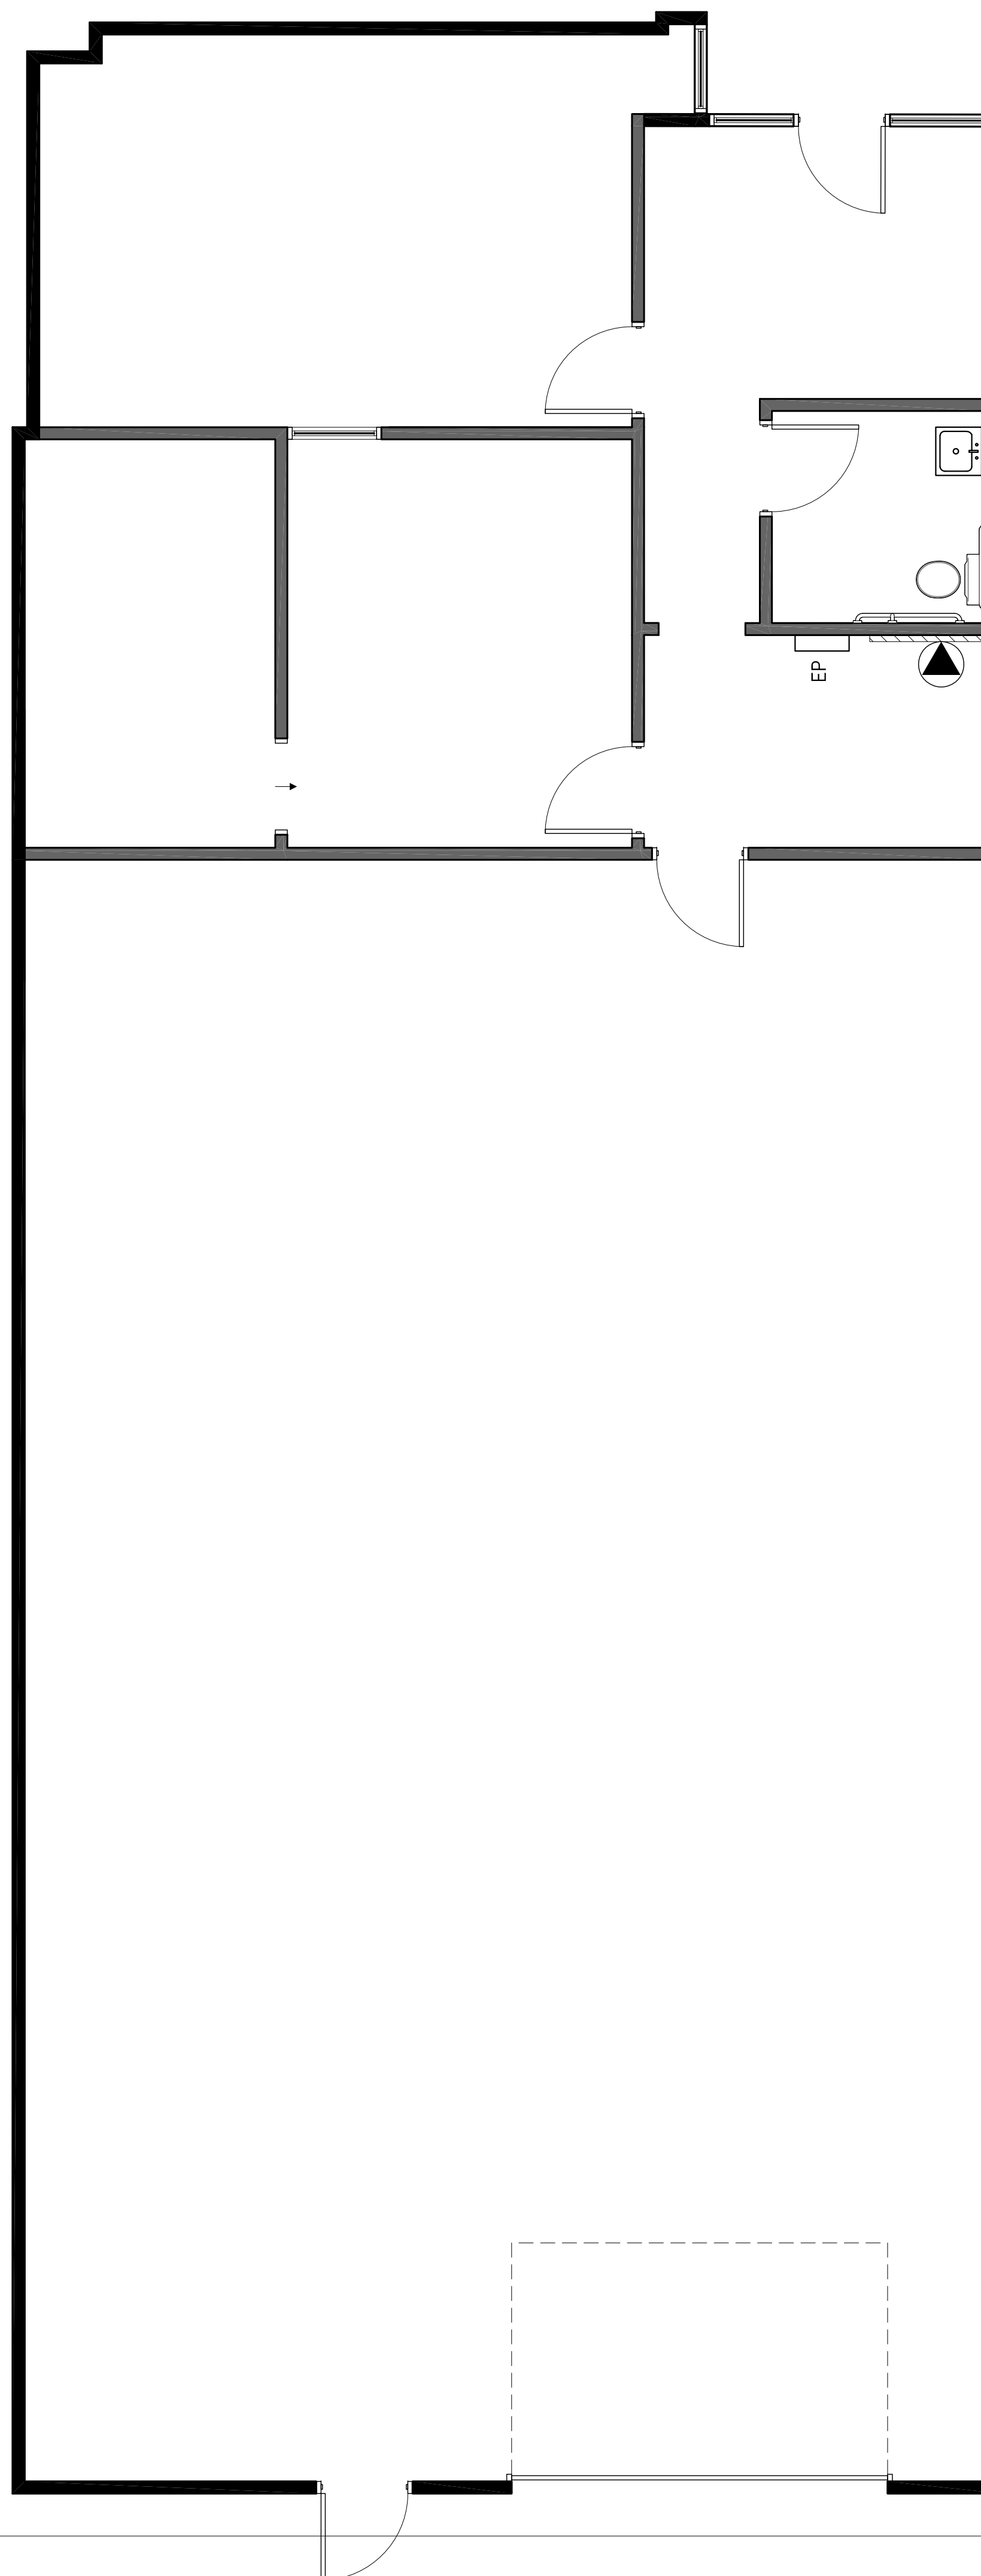

ENCOMPASS STUDIO
architecture + interiors

AS BUILT - 2,846 S.F.

SCALE: 1/4"=1'-0"

AS-BUILT
LEVEL ONE

for
SPEC SUITE - SUITE 2
6045 HARRISON DRIVE
LAS VEGAS, NV 89120

SEAL

REVISIONS:

NO.	DATE / COMMENTS	BY

DATE: 11.08.18
PROJECT NO. 10107

DRAWN BY: J.F.
CHECKED BY: D.H.

SHEET NUMBER

AI-1.0