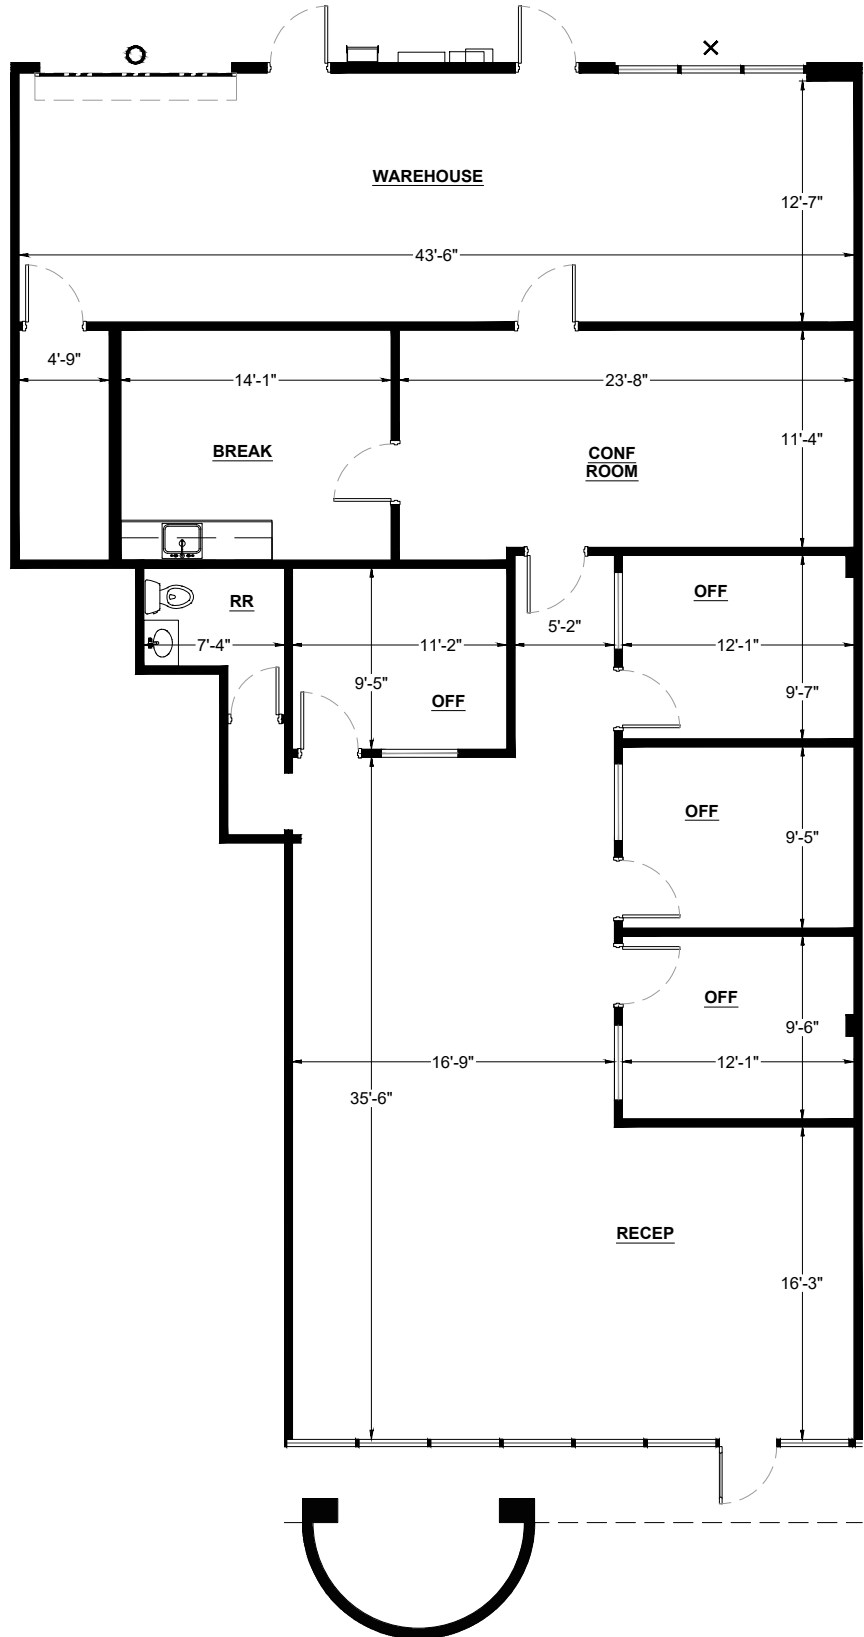

SUITE DATA:

OFFICE	2,098 SF
ASSEMBLY	602 SF
TOTAL	2,700 SF

- GRADE LEVEL DOORS 1
- × INFILL PANEL 1

SITE KEY PLAN:

BUILDING KEY PLAN:

Gateway University Park

1625 West University Drive
 Tempe, AZ 85281

Bldg. 1625
STE 113