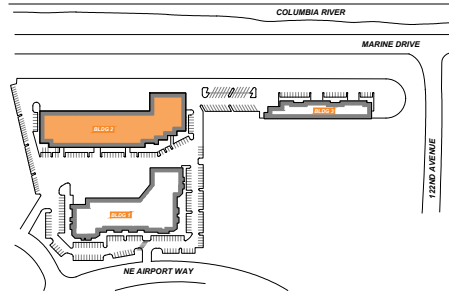

SUITE DATA:

OFFICE 4,222 SF
 TOTAL 4,222 SF

SITE KEY PLAN:

BUILDING KEY PLAN:

PDX Distribution Center

12067 NE Glenn Widing Drive
 Portland, OR 97220

Bldg. 2
STE 108

02/22/24