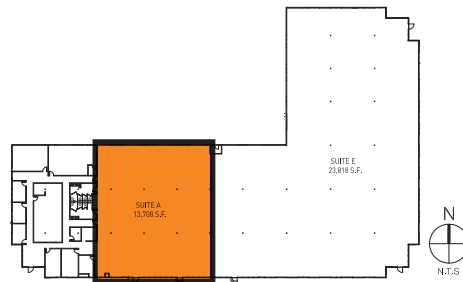

SUITE DATA:

TOTAL SUITE AREA **8,464 SF**

BUILDING KEY PLAN:

SITE KEY PLAN:

OWNED BY
BKM CAPITAL PARTNERS

Hughes Airport Center
600 E. Pilot Rd.,
Las Vegas, NV 89119

BLDG. 600

STE B