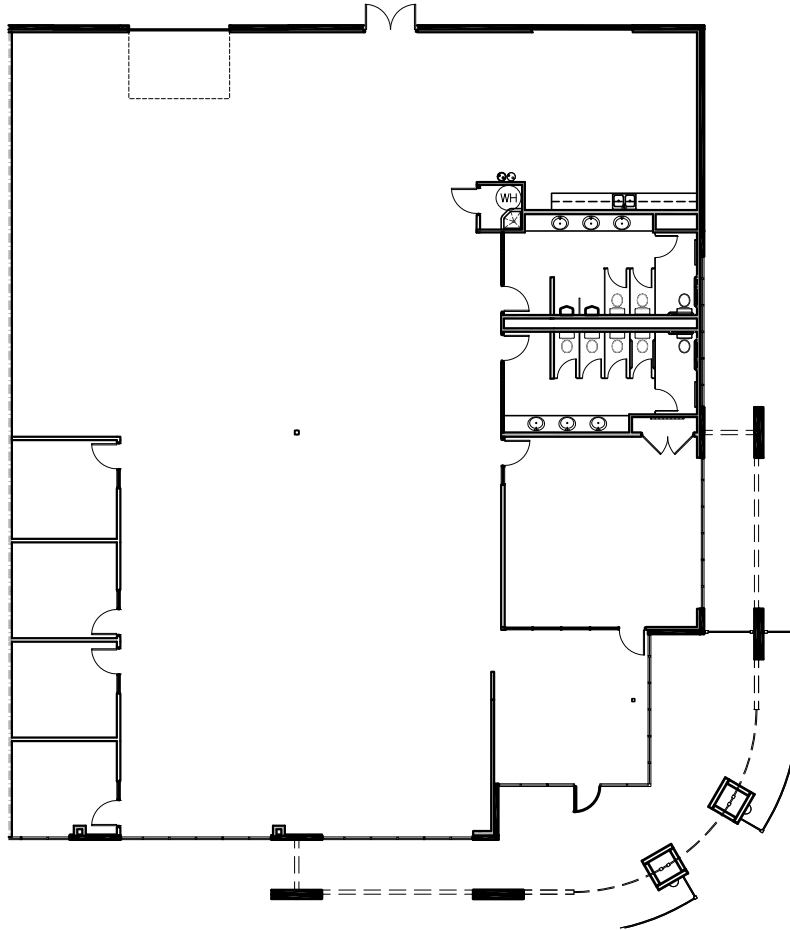

**SUITE DATA:**

OFFICE AREA	8,106 SF
WAREHOUSE AREA	0 SF
<b>TOTAL SUITE AREA</b>	<b>8,106 SF</b>

**SITE KEY PLAN:**

**BUILDING KEY PLAN:**

**Hughes Airport Center**  
750 E. Pilot Rd.,  
Las Vegas, NV 89119

**SUITE A**

**01/30/18**