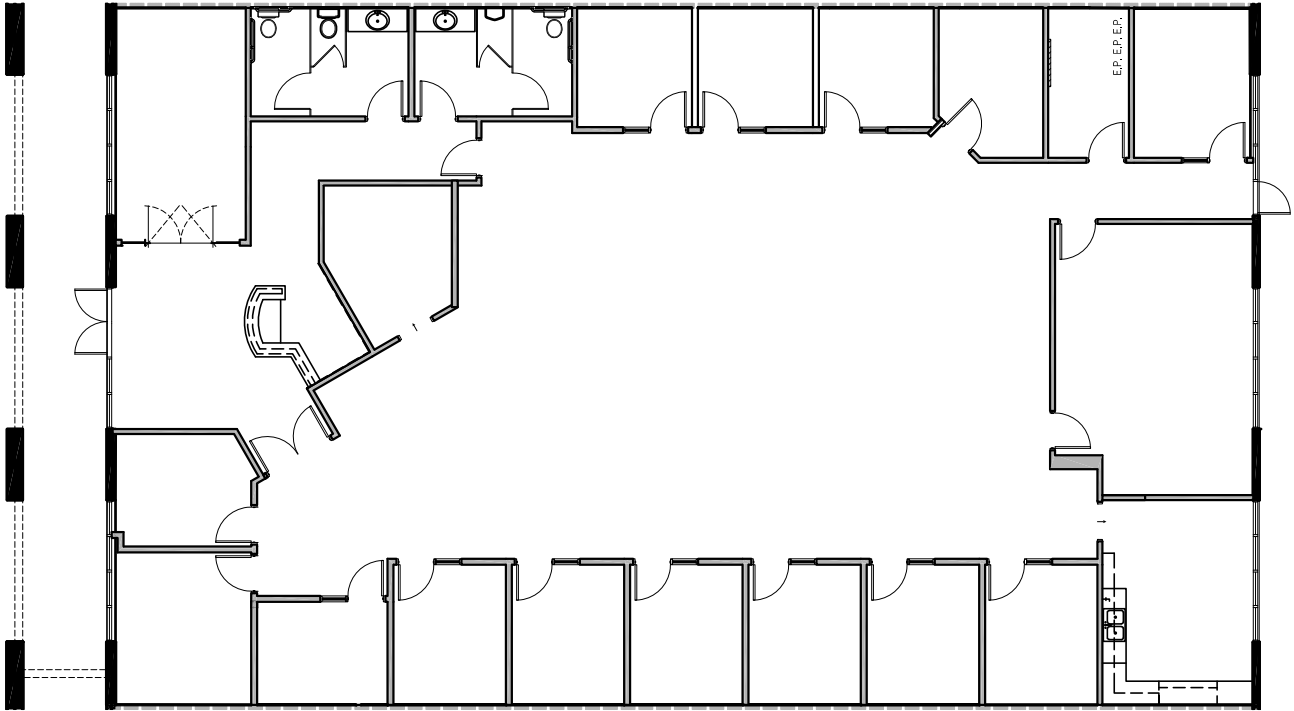

SUITE DATA:

OFFICE AREA 5,782 SF

WAREHOUSE AREA 0 SF

TOTAL SUITE AREA 5,782 SF

SITE KEY PLAN:

BUILDING KEY PLAN:

Hughes Airport Center
770 E. Pilot Rd.,
Las Vegas, NV 89119

SUITE G