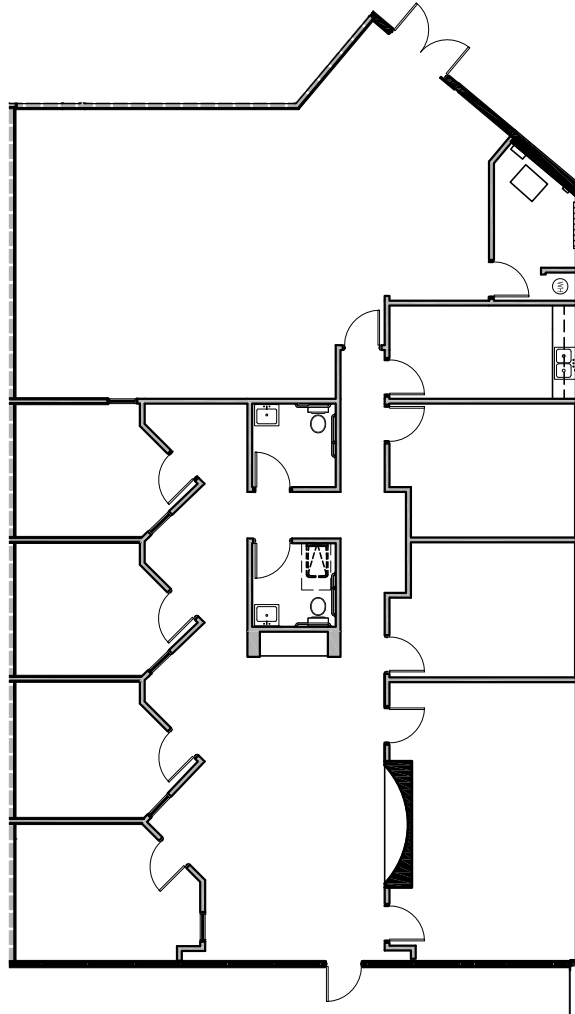

SUITE DATA:

OFFICE AREA	3,679 SF
WAREHOUSE AREA	0 SF
TOTAL SUITE AREA	3,679 SF

BUILDING KEY PLAN:

SITE KEY PLAN:

Hughes Airport Center
815 E. Pilot Rd.,
Las Vegas, NV 89119

SUITE B

01/30/18