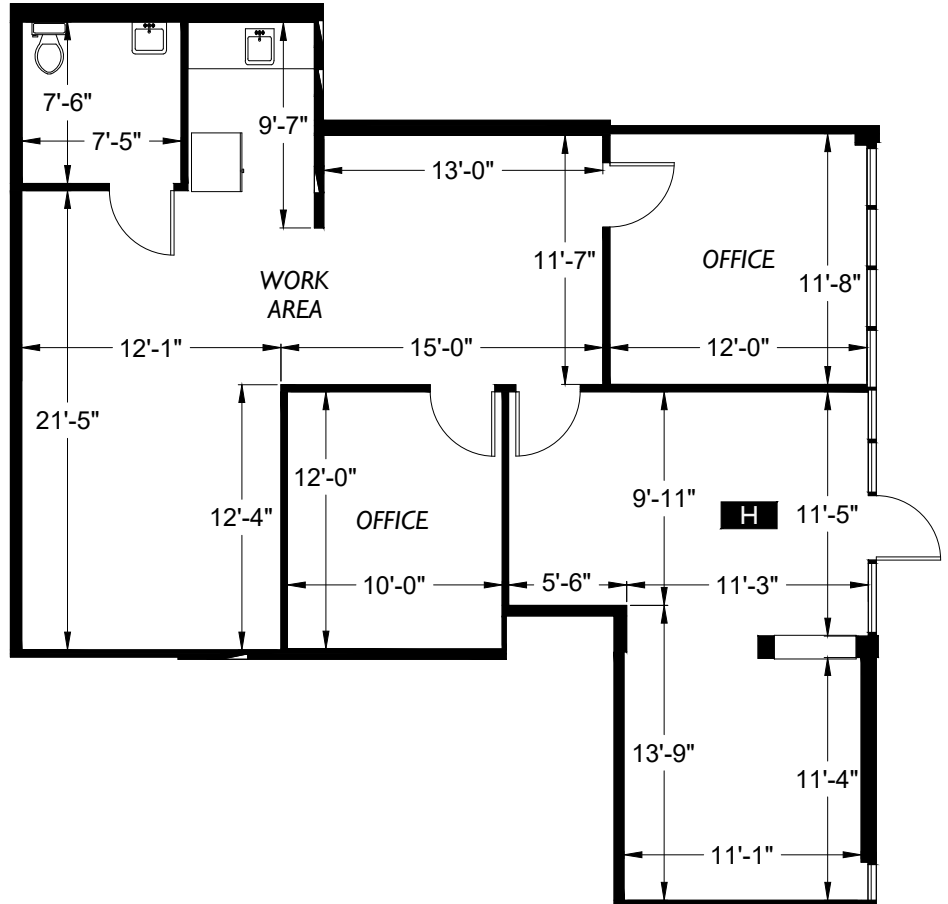

SUITE DATA:

OFFICE AREA	1,175.02 SF
WAREHOUSE AREA	0 SF
TOTAL SUITE AREA	1,175.02 SF

SITE PLAN KEY:

BUILDING KEY PLAN:

Expo Center
 1767 - 1791 Tribute Road
 Sacramento, CA 95818

BLDG. 1767
SUITE H

03/15/2018