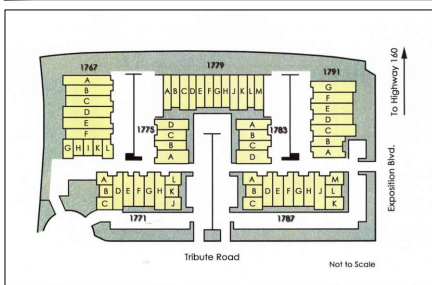

SUITE DATA:

OFFICE AREA	1,175.02 SF
WAREHOUSE AREA	0 SF
TOTAL SUITE AREA	1,175.02 SF

SITE PLAN KEY:

BUILDING KEY PLAN:

Expo Center
 1767 - 1791 Tribute Road
 Sacramento, CA 95818

BLDG. 1767
SUITE H

03/15/2018