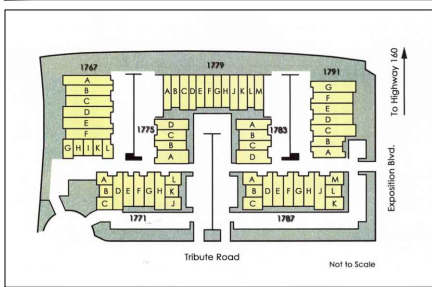

SUITE DATA:

OFFICE AREA	2,801 SF
WAREHOUSE AREA	0 SF
TOTAL SUITE AREA	2,801 SF

SITE PLAN KEY:

BUILDING KEY PLAN:

Expo Centre
 1767 - 1791 Tribute Road
 Sacramento, CA 95818

BLDG. 1767
SUITE J