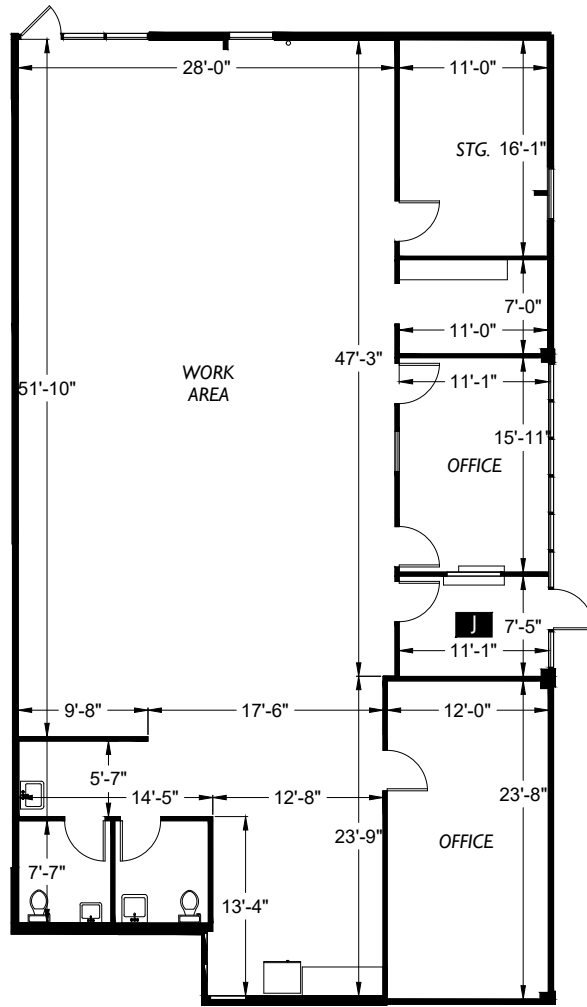

SUITE DATA:

OFFICE AREA	2,801 SF
WAREHOUSE AREA	0 SF
TOTAL SUITE AREA	2,801 SF

SITE PLAN KEY:

BUILDING KEY PLAN:

Expo Centre
 1767 - 1791 Tribute Road
 Sacramento, CA 95818

BLDG. 1767
SUITE J