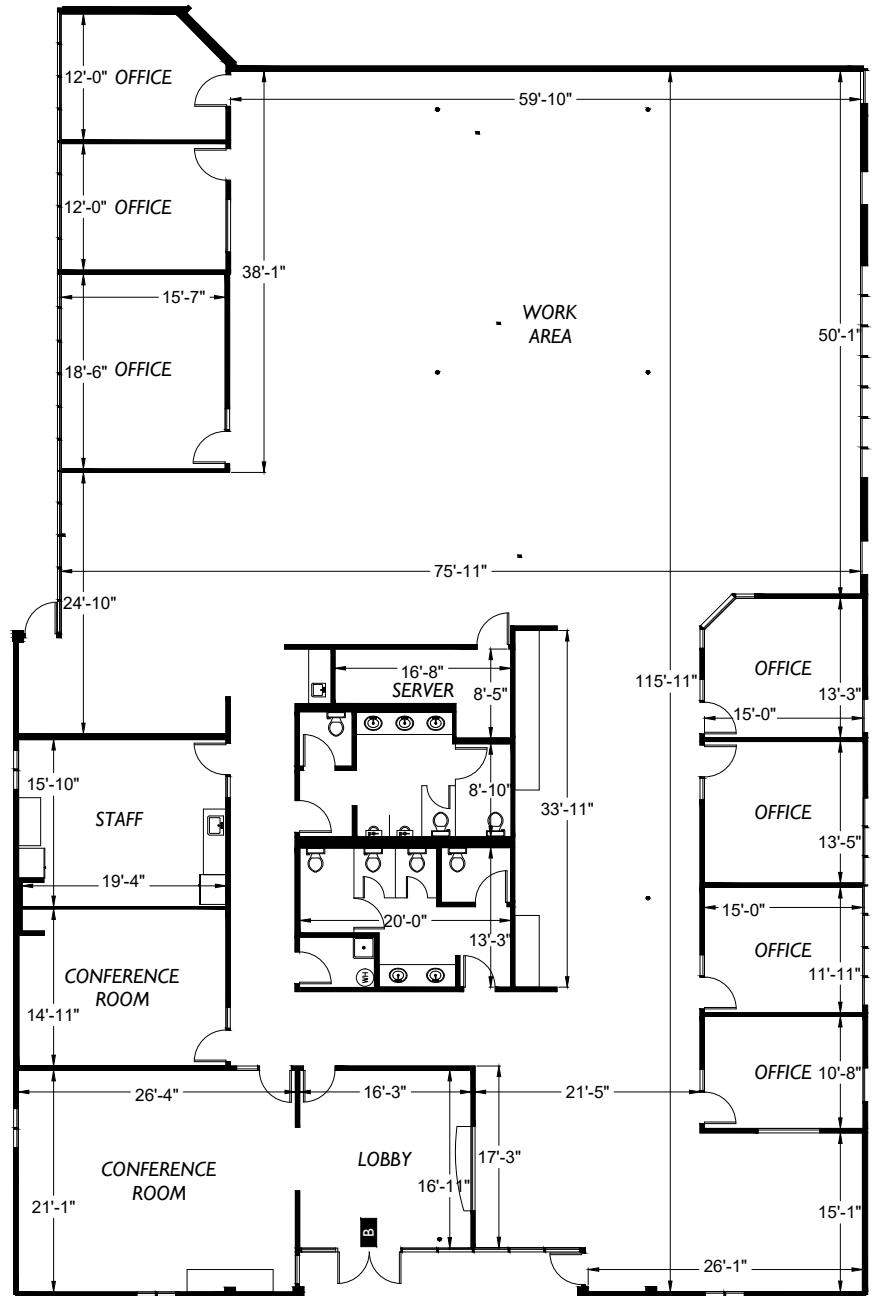

SUITE DATA:

OFFICE AREA 9,362.16 SF

SITE PLAN KEY:

BUILDING KEY PLAN:

Expo Center
 1767 - 1791 Tribute Road
 Sacramento, CA 95818

BLDG. 1771
 SUITE B

03/15/2018