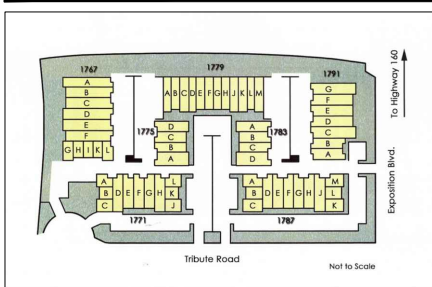

SUITE DATA:

OFFICE AREA 9,362.16 SF

SITE PLAN KEY:

BUILDING KEY PLAN:

Expo Center
 1767 - 1791 Tribute Road
 Sacramento, CA 95818

BLDG. 1771
 SUITE B

03/15/2018