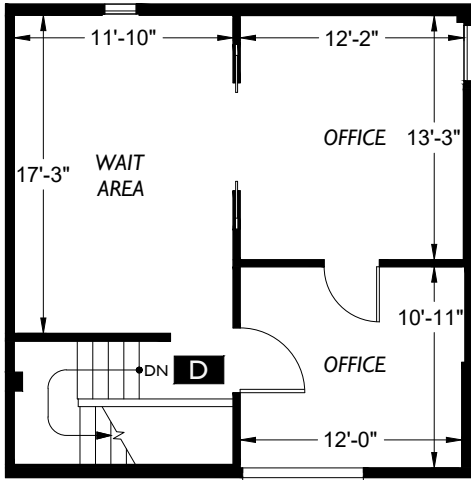

**SUITE DATA:**

OFFICE AREA FL. 1	625 SF
OFFICE AREA FL. 2	623 SF
WAREHOUSE AREA	1,402 SF
<b>TOTAL SUITE AREA</b>	<b>2,650 SF</b>

**FLOOR 2**

**SITE PLAN KEY:**

**BUILDING KEY PLAN:**

**FLOOR 1**

Expo Centre  
 1767 - 1791 Tribute Road  
 Sacramento, CA 95818

**BLDG. 1775**  
**SUITE D**