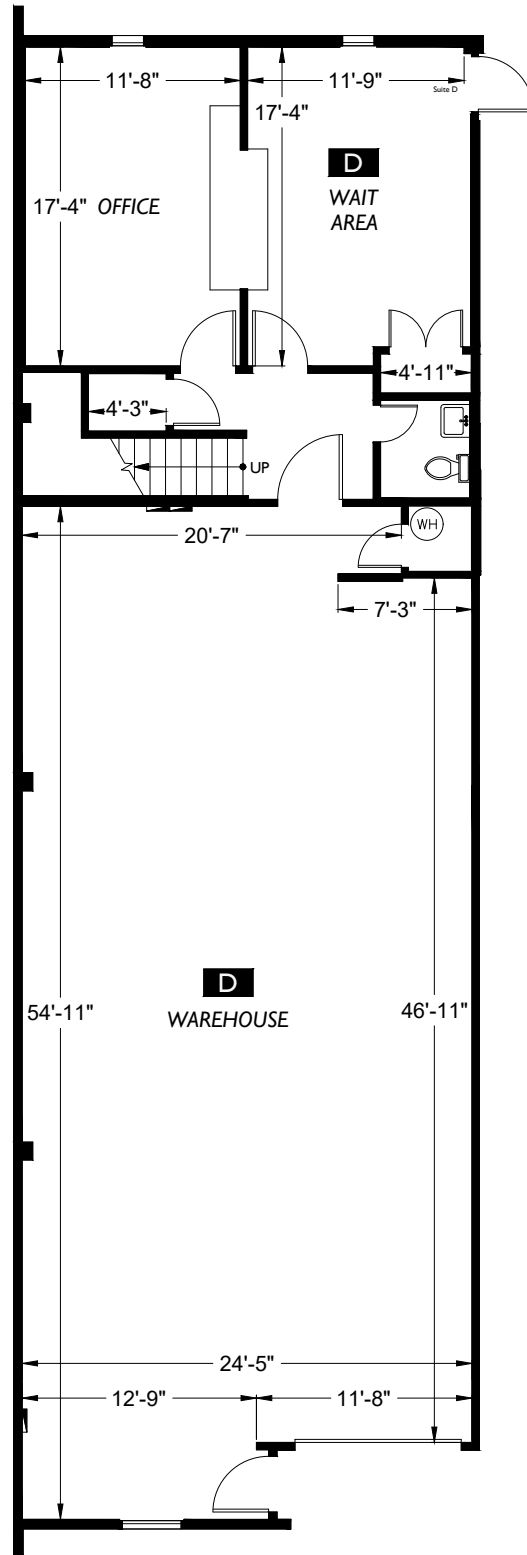

**SUITE DATA:**

OFFICE AREA FL. 1	625 SF
OFFICE AREA FL. 2	623 SF
WAREHOUSE AREA	1,402 SF
<b>TOTAL SUITE AREA</b>	<b>2,650 SF</b>

**FLOOR 2**

**SITE PLAN KEY:**

**BUILDING KEY PLAN:**

**FLOOR 1**

Expo Centre  
 1767 - 1791 Tribute Road  
 Sacramento, CA 95818

**BLDG. 1775**  
**SUITE D**