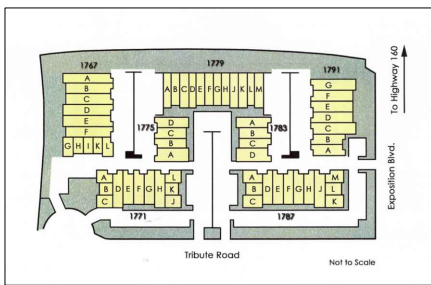

**SUITE DATA:**

OFFICE AREA FL. 1	625 SF
OFFICE AREA FL. 2	623 SF
WAREHOUSE AREA	1,402 SF
<b>TOTAL SUITE AREA</b>	<b>2,650 SF</b>

**FLOOR 2**

**SITE PLAN KEY:**

**BUILDING KEY PLAN:**

**FLOOR 1**

Expo Centre  
 1767 - 1791 Tribute Road  
 Sacramento, CA 95818

**BLDG. 1775**  
**SUITE D**