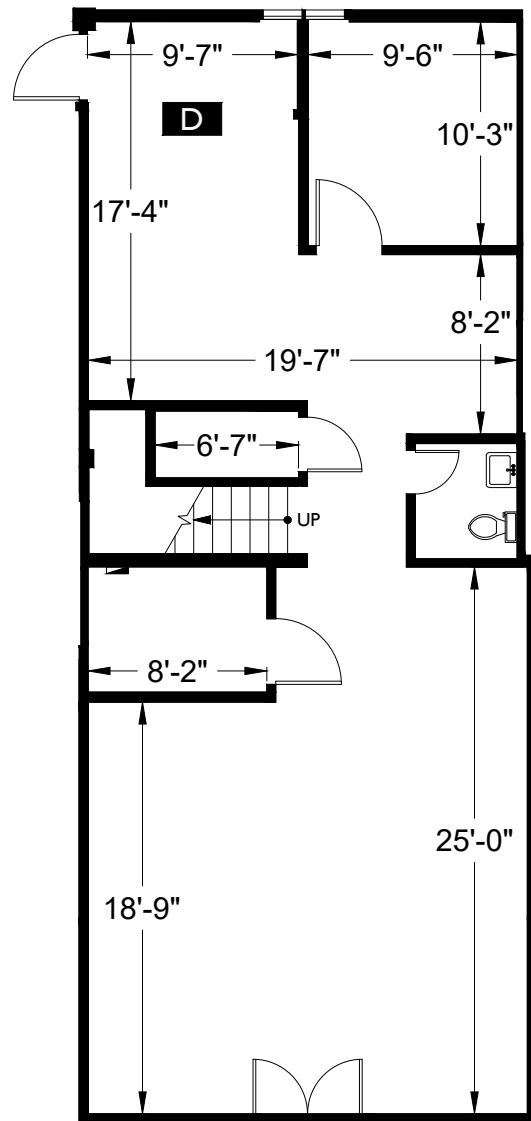

SUITE DATA:

OFFICE AREA FL. 1	1,034 SF
OFFICE AREA FL. 2	496 SF
TOTAL SUITE AREA	1,530 SF

FLOOR 2

FLOOR 1

SITE PLAN KEY:

BUILDING KEY PLAN:

Expo Centre
 1767 - 1791 Tribute Road
 Sacramento, CA 95818

BLDG. 1779
SUITE D