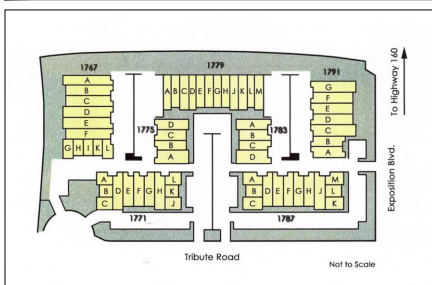

SUITE DATA:

OFFICE AREA FL. 1	1,034 SF
OFFICE AREA FL. 2	496 SF
TOTAL SUITE AREA	1,530 SF

FLOOR 2

FLOOR 1

SITE PLAN KEY:

BUILDING KEY PLAN:

Expo Centre
 1767 - 1791 Tribute Road
 Sacramento, CA 95818

BLDG. 1779
SUITE D