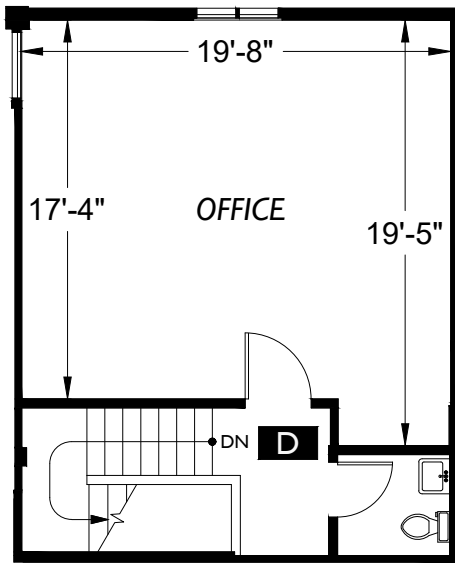

SUITE DATA:

OFFICE AREA FL. 1	1,034 SF
OFFICE AREA FL. 2	496 SF
TOTAL SUITE AREA	1,530 SF

FLOOR 2

FLOOR 1

SITE PLAN KEY:

BUILDING KEY PLAN:

Expo Centre
 1767 - 1791 Tribute Road
 Sacramento, CA 95818

BLDG. 1779
SUITE D