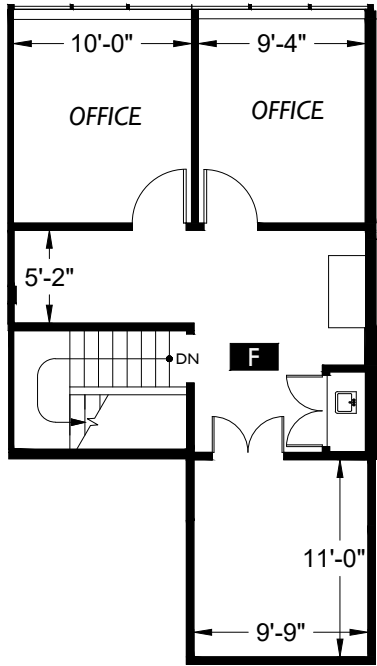

**SUITE DATA:**

OFFICE AREA FL. 1	832.20 SF
OFFICE AREA FL. 2	614.60 SF
WAREHOUSE	869.89 SF
<b>TOTAL SUITE AREA</b>	<b>2,316.69 SF</b>

**FLOOR 2**

**SITE PLAN KEY:**

**BUILDING KEY PLAN:**

**FLOOR 1**

Expo Center  
 1767 - 1791 Tribute Road  
 Sacramento, CA 95818