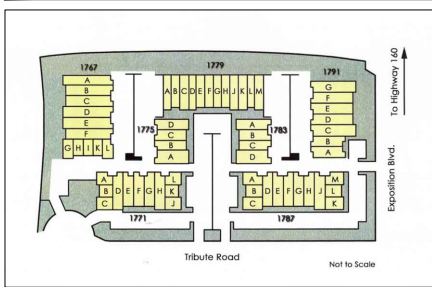

**SUITE DATA:**

OFFICE AREA FL. 1	832.20 SF
OFFICE AREA FL. 2	614.60 SF
WAREHOUSE	869.89 SF
<b>TOTAL SUITE AREA</b>	<b>2,316.69 SF</b>

**FLOOR 2**

**SITE PLAN KEY:**

**BUILDING KEY PLAN:**

**FLOOR 1**

Expo Center  
 1767 - 1791 Tribute Road  
 Sacramento, CA 95818