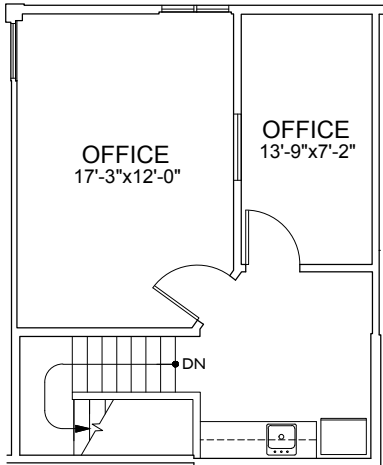

SUITE DATA:

OFFICE AREA	1,020.00 SF
WAREHOUSE AREA	0 SF
<hr/> TOTAL SUITE AREA	<hr/> 1,020.00 SF

SECOND FLOOR

FIRST FLOOR

Expo Center

BLDG. 1779

1767 - 1791 Tribute Road
Sacramento, CA 95815

SUITE K