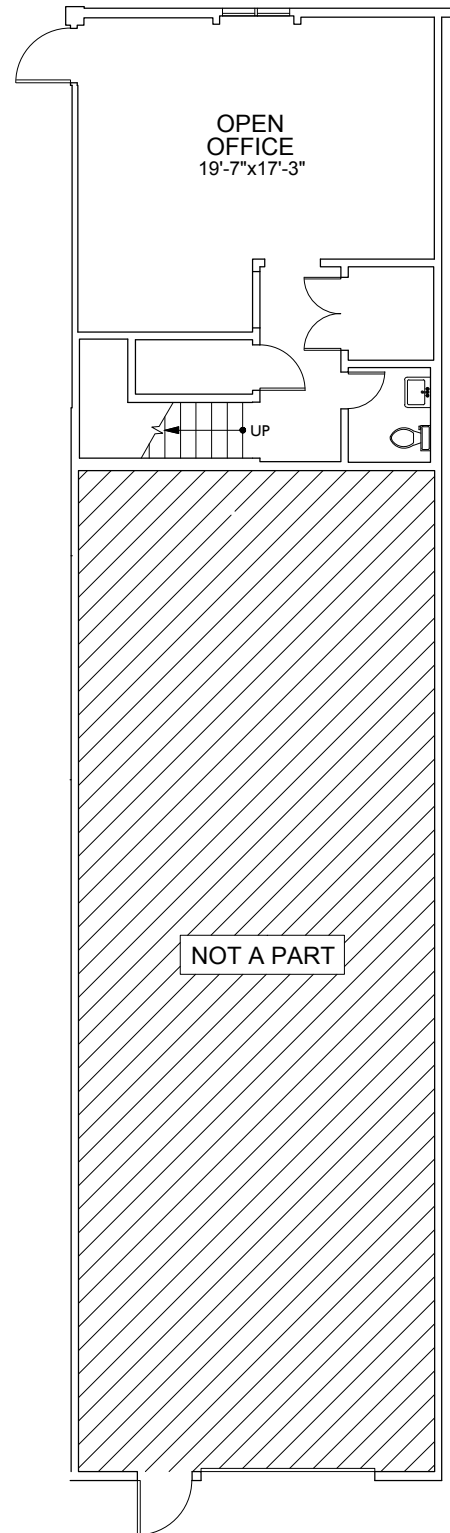

SUITE DATA:

OFFICE AREA	1,020.00 SF
WAREHOUSE AREA	0 SF
<hr/> TOTAL SUITE AREA	<hr/> 1,020.00 SF

SECOND FLOOR

FIRST FLOOR

Expo Center

BLDG. 1779

1767 - 1791 Tribute Road
Sacramento, CA 95815

SUITE K