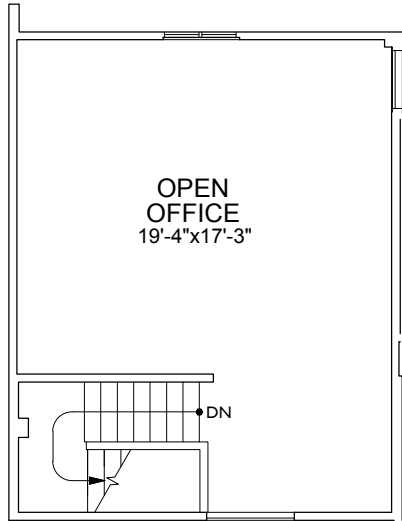

SUITE DATA:

OFFICE AREA FL. 1	525.00 SF
OFFICE AREA FL. 2	536.00 SF
WAREHOUSE AREA	1,058.00 SF
TOTAL SUITE AREA	2,120.00 SF

Expo Center

BLDG. 1779

1767 - 1791 Tribute Road
Sacramento, CA 95815

SUITE M

04/11/2018