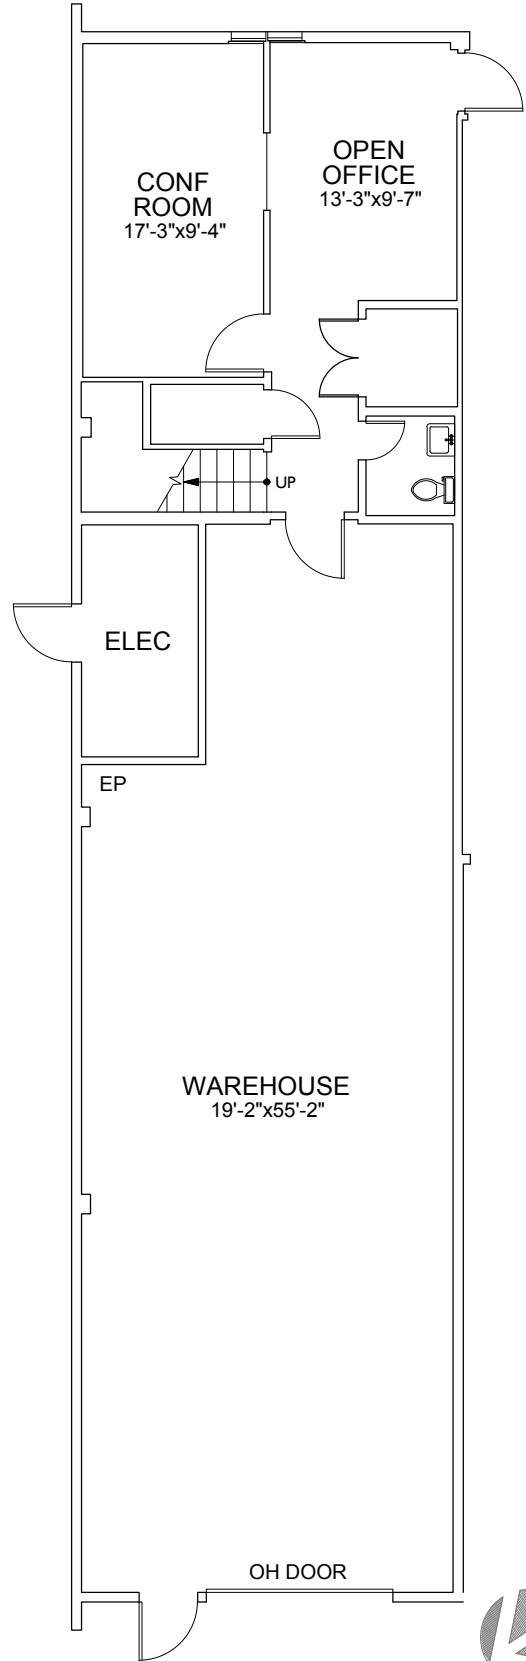

SUITE DATA:

OFFICE AREA FL. 1	525.00 SF
OFFICE AREA FL. 2	536.00 SF
WAREHOUSE AREA	1,058.00 SF
TOTAL SUITE AREA	2,120.00 SF

Expo Center

BLDG. 1779

1767 - 1791 Tribute Road
Sacramento, CA 95815

SUITE M

04/11/2018