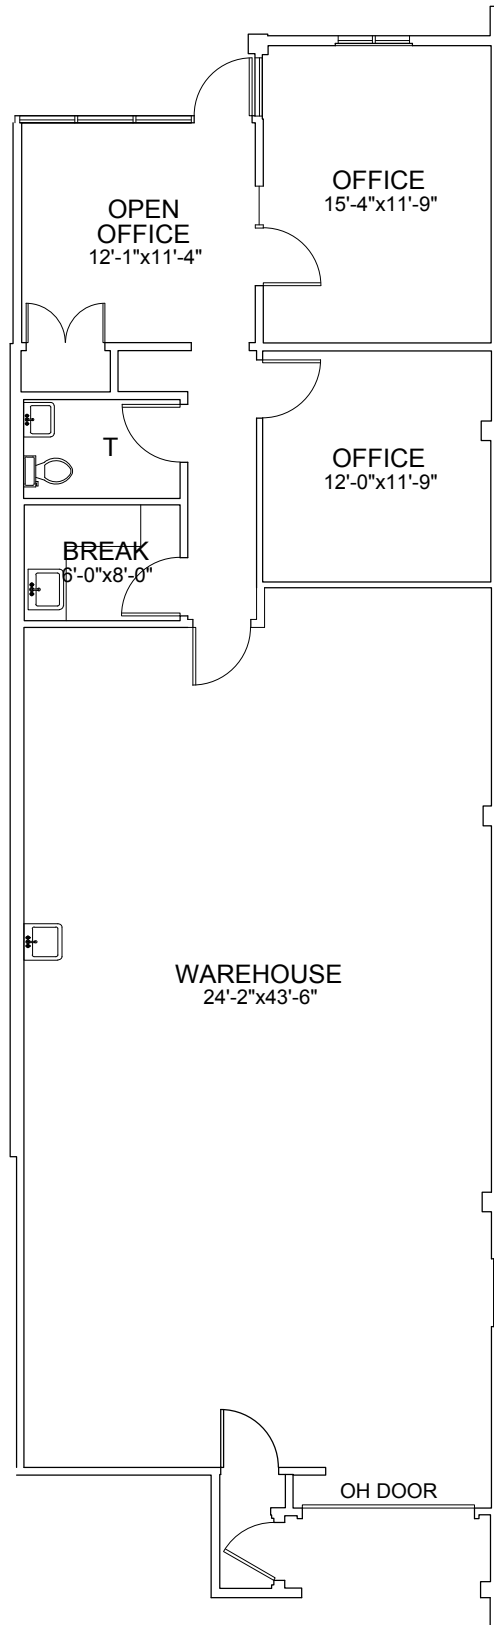

SUITE DATA:

OFFICE AREA	706.00 SF
WAREHOUSE AREA	1,319.00 SF
TOTAL SUITE AREA	2,025.00 SF

Expo Center

BLDG. 1791

1767-1791 Tribute Road
Sacramento, CA 95815

SUITE A

04/12/2018