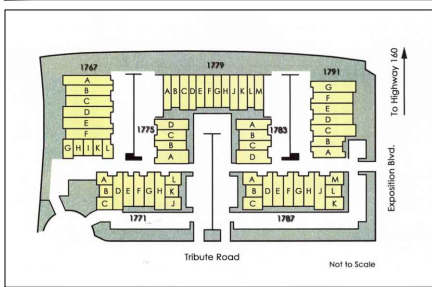

SUITE DATA:

OFFICE AREA	648.12 SF
STUDIO	1,809.81 SF
TOTAL SUITE AREA	2,457.93 SF

SITE PLAN KEY:

BUILDING KEY PLAN:

FLOOR I

Expo Center
 1767 - 1791 Tribute Road
 Sacramento, CA 95818

BLDG. 1791
SUITE B

03/21/2018