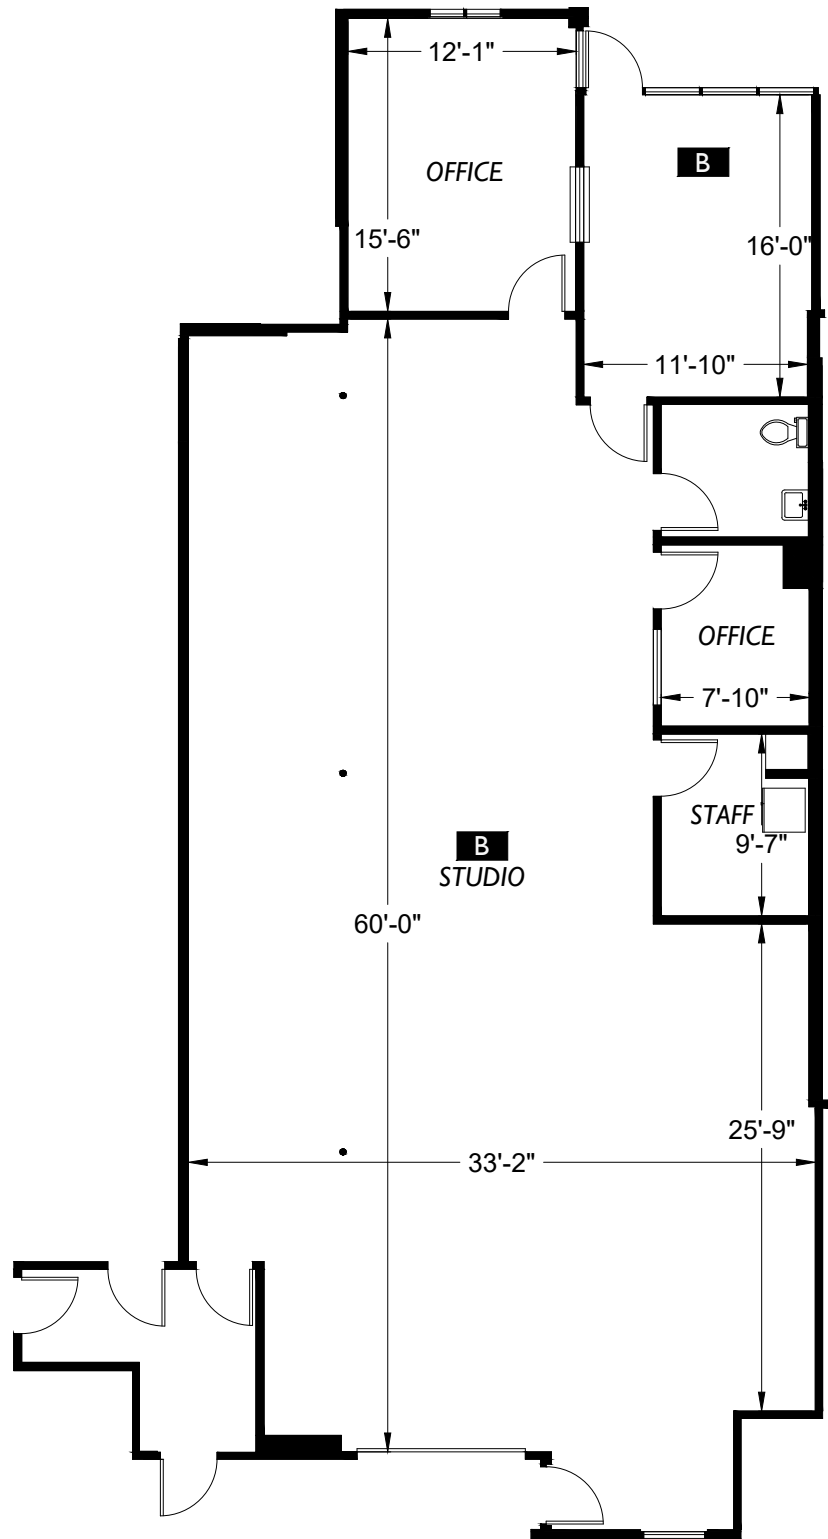

SUITE DATA:

OFFICE AREA	648.12 SF
STUDIO	1,809.81 SF
TOTAL SUITE AREA	2,457.93 SF

SITE PLAN KEY:

BUILDING KEY PLAN:

FLOOR I

Expo Center
 1767 - 1791 Tribute Road
 Sacramento, CA 95818

BLDG. 1791
SUITE B

03/21/2018