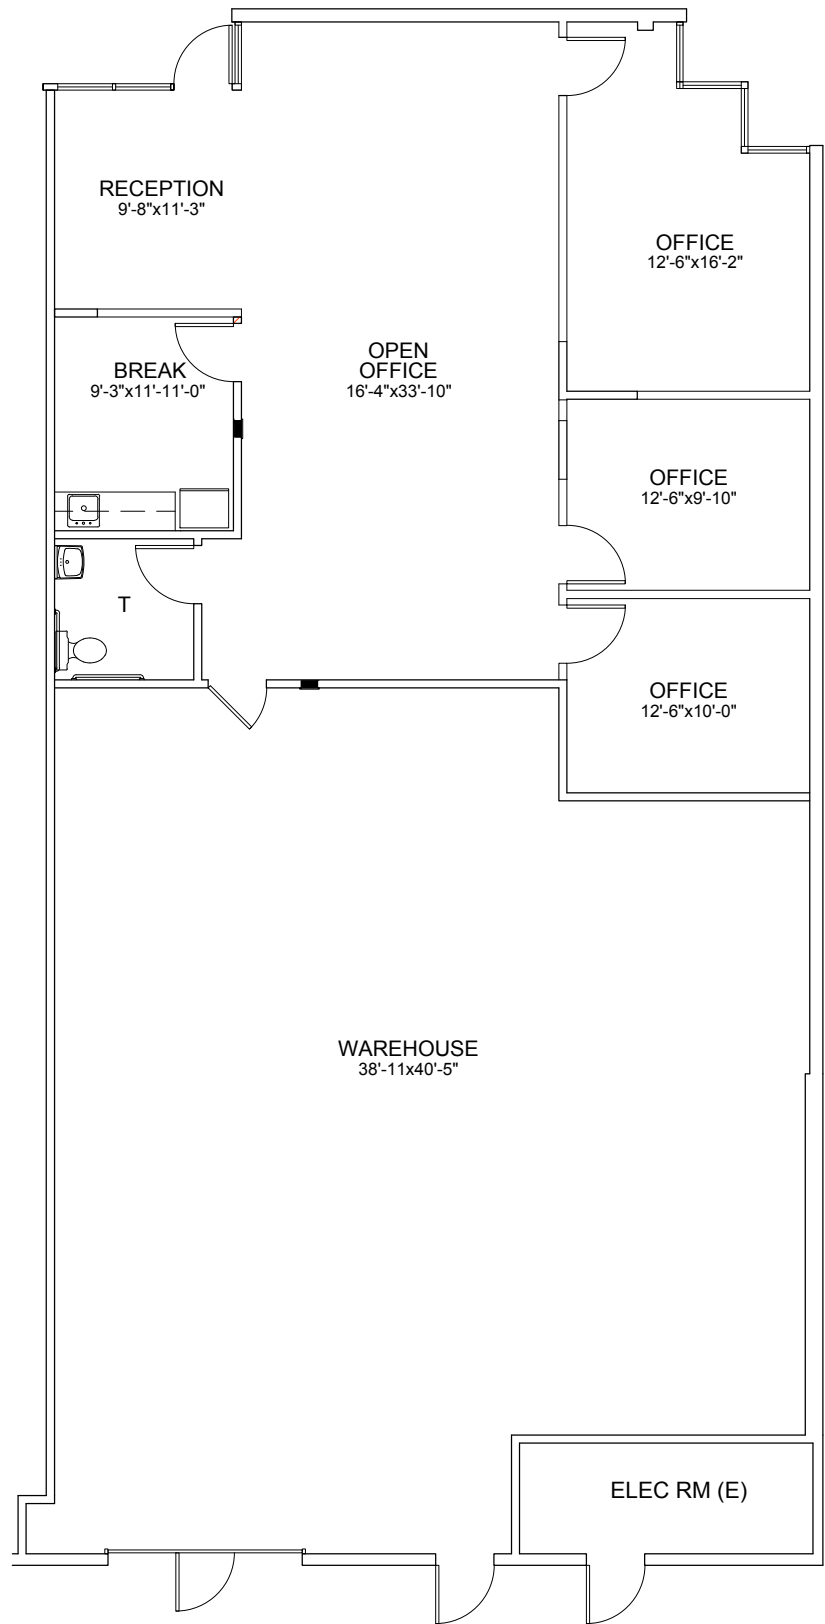

SUITE DATA:
APPROXIMATELY 3,107 RENTABLE SF

Black Canyon Business Park
2321 W. Royal Palm Road
Phoenix, AZ 85021

SUITE L
10/16/18