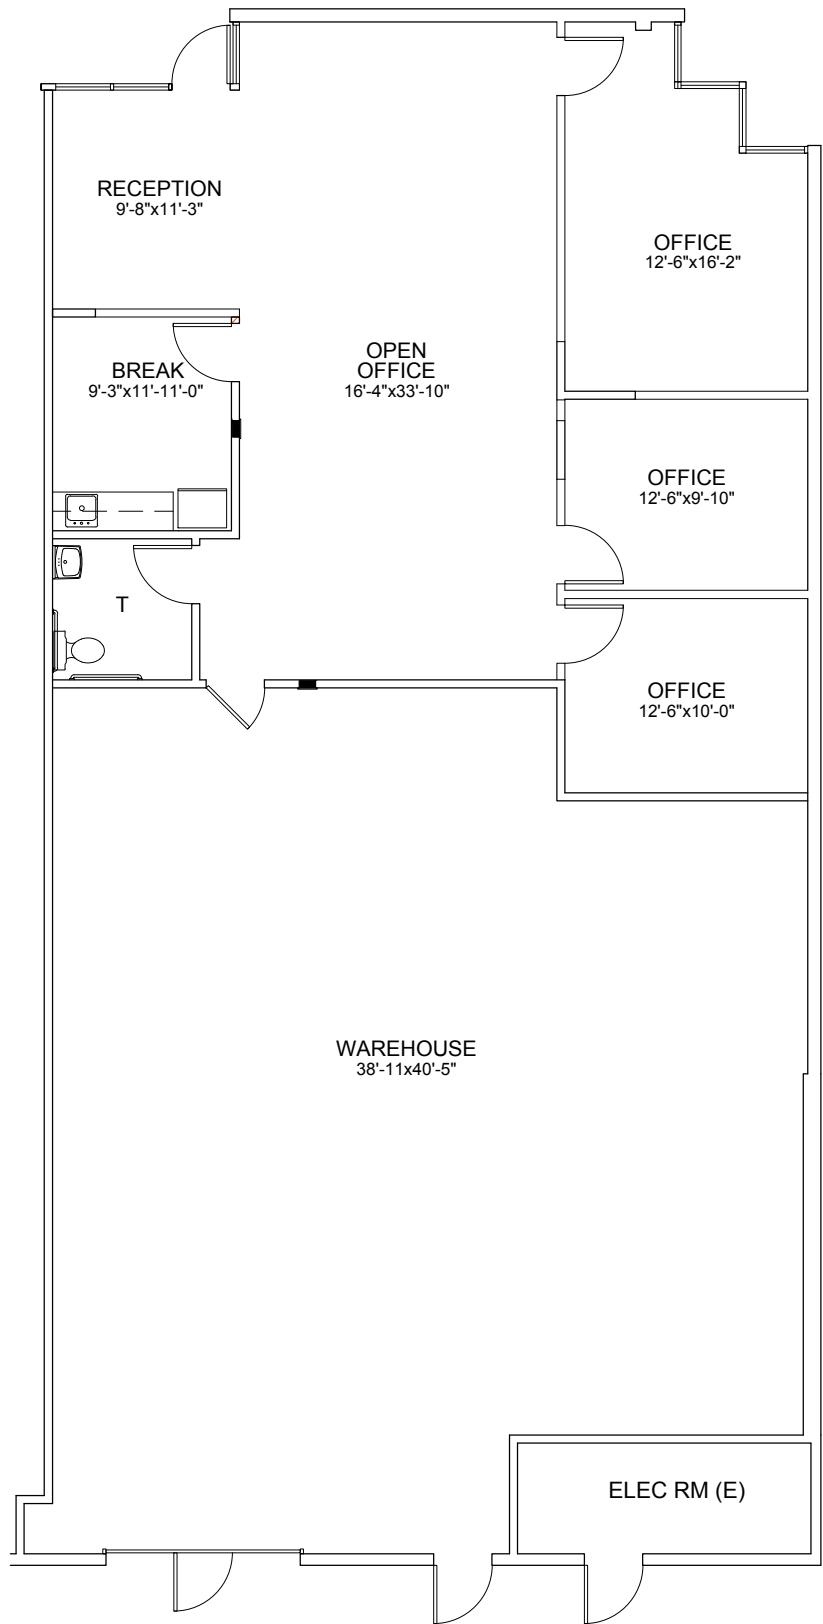

SUITE DATA:
APPROXIMATELY 3,107 RENTABLE SF

Black Canyon Business Park
2321 W. Royal Palm Road
Phoenix, AZ 85021

SUITE L
10/16/18