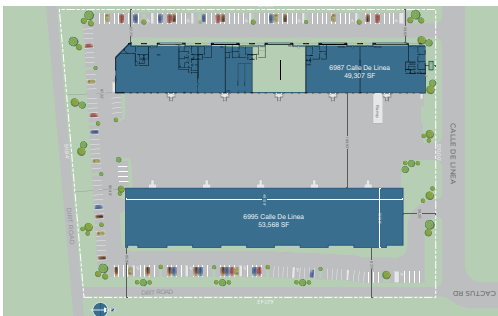

SUITE DATA:

OFFICE AREA	630 SF
WAREHOUSE AREA	7,852 SF
TOTAL SUITE AREA	8,482 SF

SITE KEY PLAN:

BUILDING KEY PLAN:

Otay Distribution Center

6987 Calle De Linea
San Diego, CA 92154

6987

105