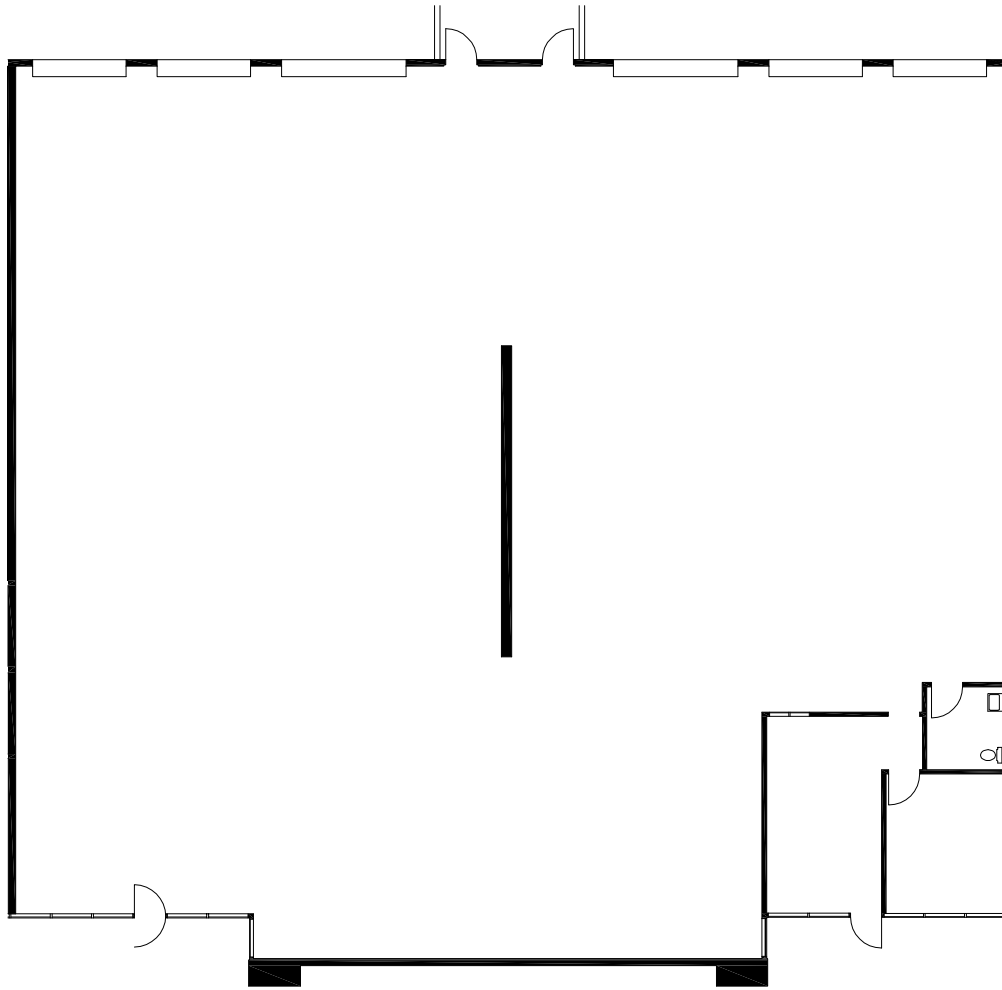

SUITE DATA:

OFFICE AREA	630 SF
WAREHOUSE AREA	7,852 SF
TOTAL SUITE AREA	8,482 SF

SITE KEY PLAN:

BUILDING KEY PLAN:

Otay Distribution Center

6987 Calle De Linea
San Diego, CA 92154

6987

105