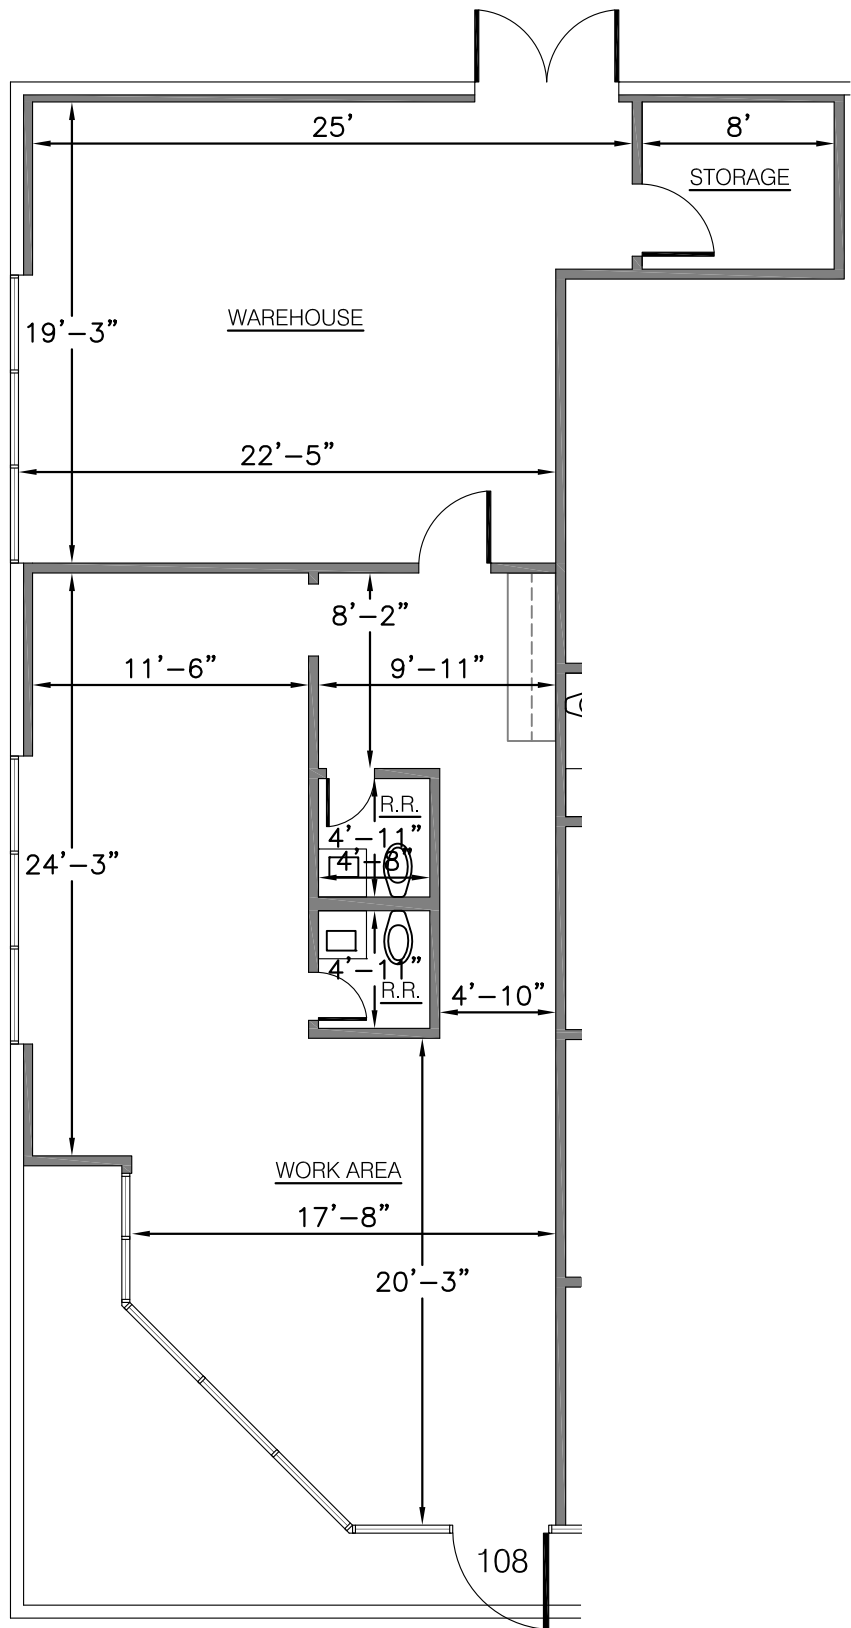

SUITE DATA:

OFFICE AREA	851 SF
WAREHOUSE AREA	459 SF
COMMON AREA	198 SF
<b>TOTAL SUITE AREA</b>	<b>1508 SF</b>

BUILDING KEY PLAN