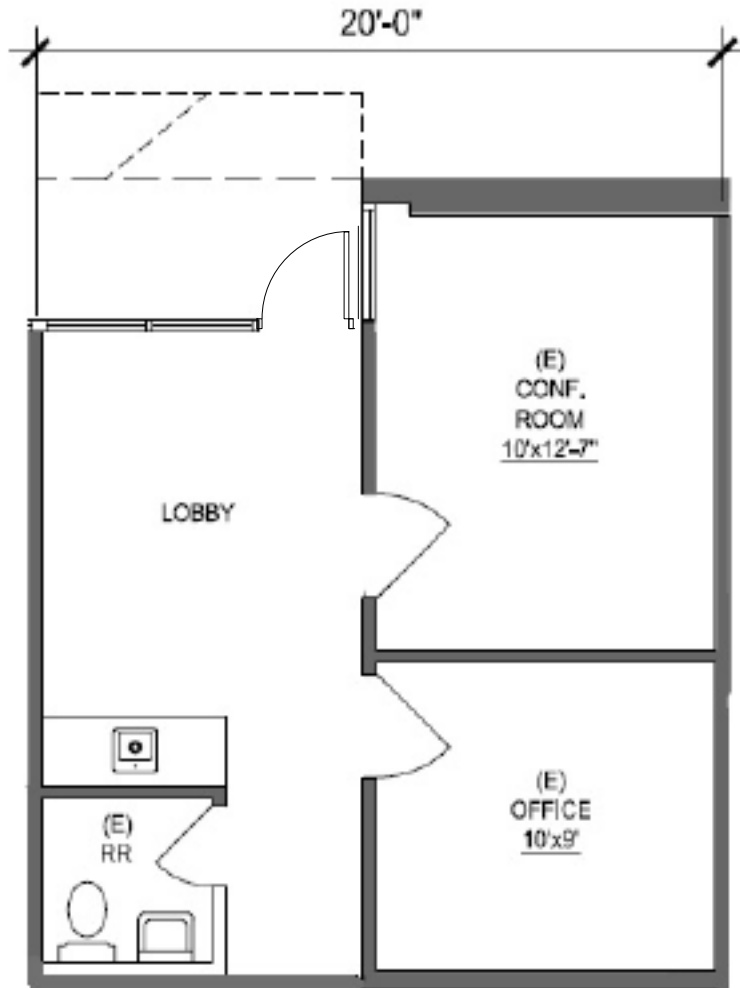

SUITE DATA:

TOTAL SUITE AREA 585 SF

SITE KEY PLAN

**Black Canyon Business Park**

2338 W. Royal Palm Rd.  
Phoenix, AZ, 85021

**BLDG. 2338**

**SUITE C**

7/27/2015