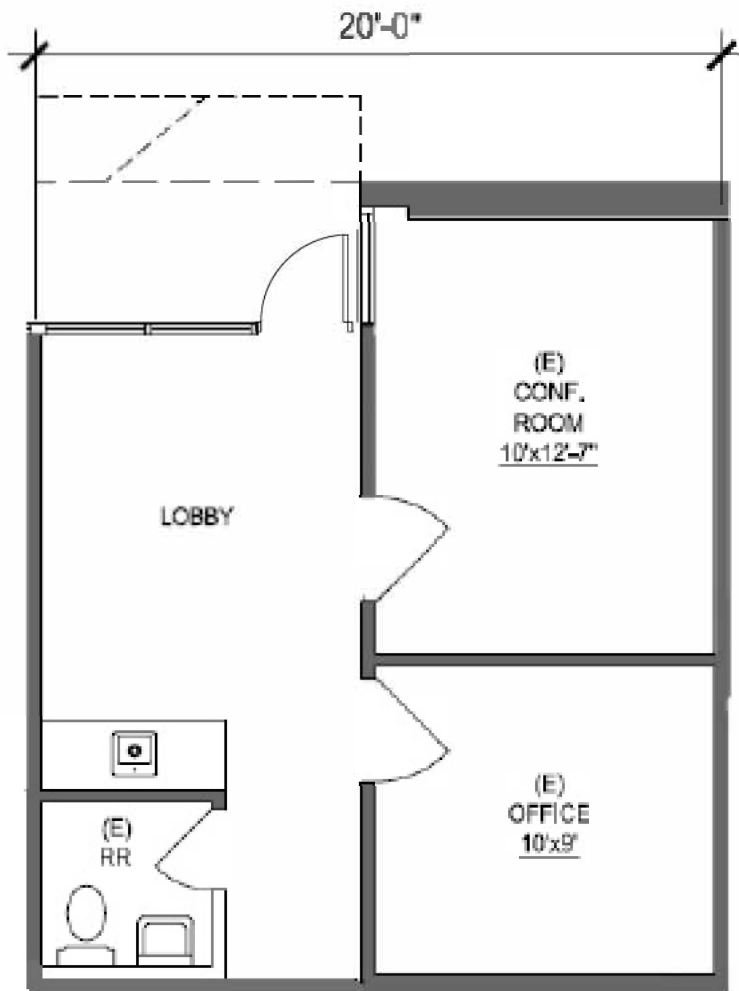

SUITE DATA:

TOTAL SUITE AREA 585 SF

SITE KEY PLAN

Black Canyon Business Park

2338 W. Royal Palm Rd.  
Phoenix, AZ, 85021

BLDG. 2338

**SUITE C**

7/27/2015