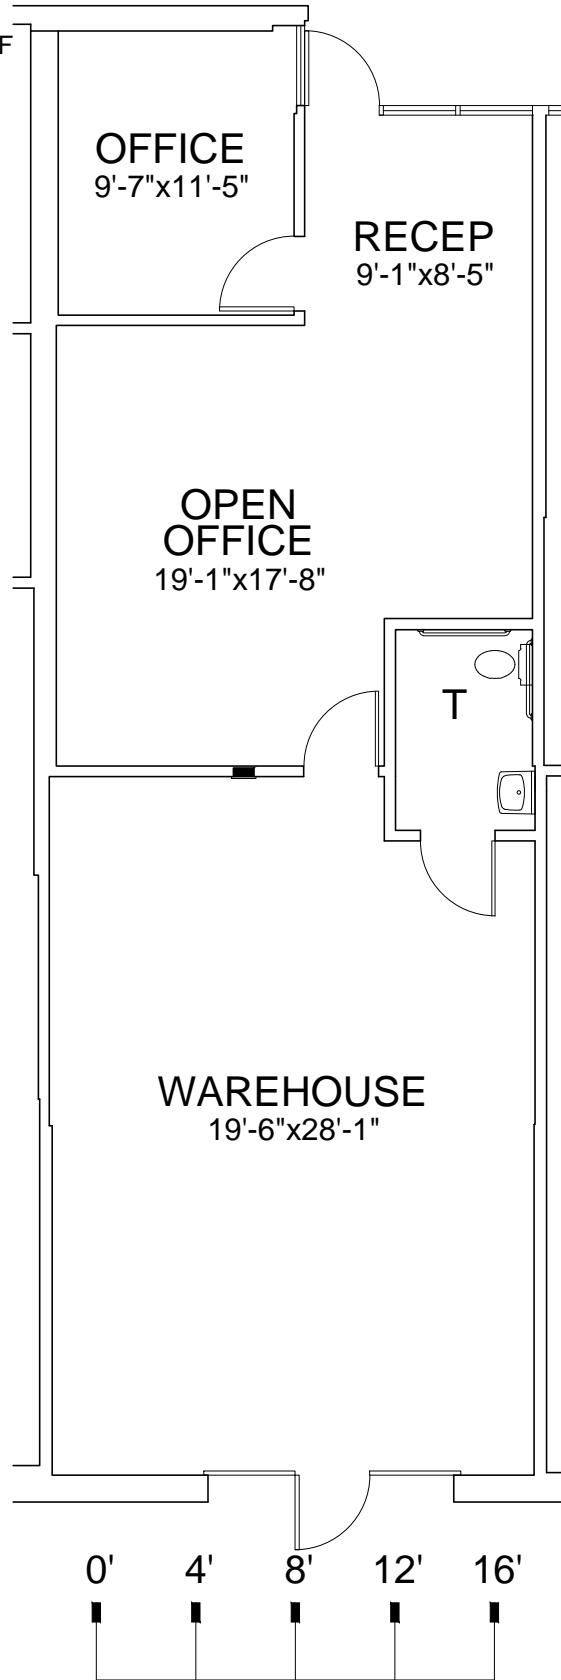

**SUITE DATA:**  
APPROXIMATELY 1,209 RENTABLE SF

**Black Canyon Business Park**

2338 W. Royal Palm Rd  
Phoenix, AZ 85021

**SUITE F**

3/15/19