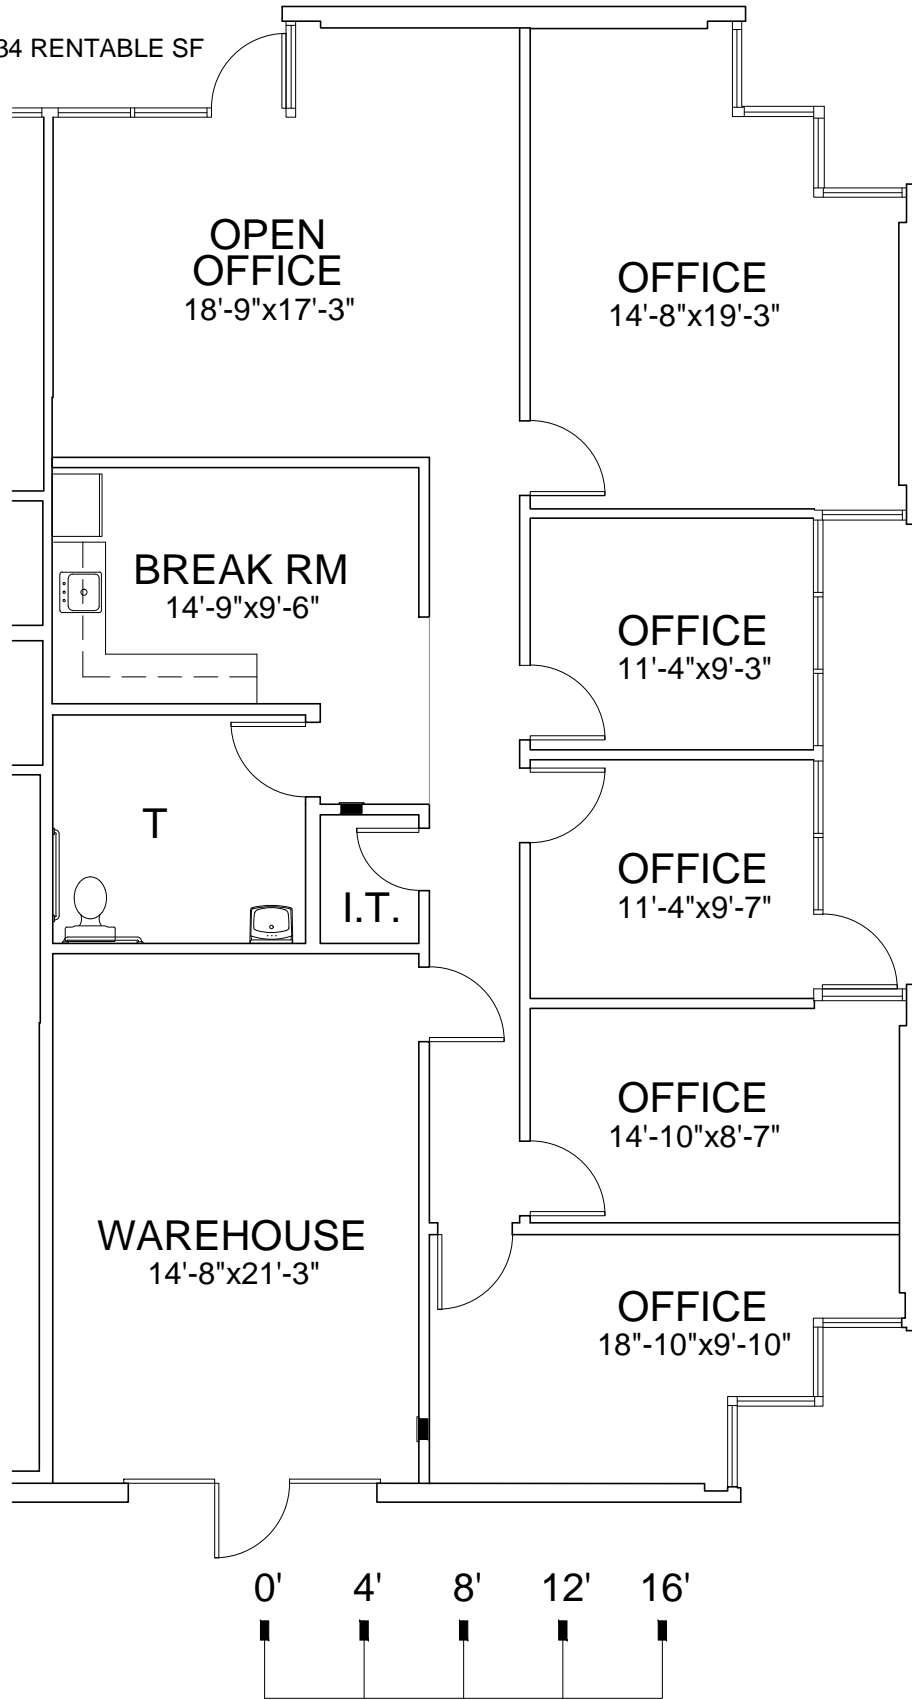

SUITE DATA:
APPROXIMATELY 2,134 RENTABLE SF

Black Canyon Business Park

2338 W. Royal Palm Rd
Phoenix, AZ 85021

SUITE I-J

3/15/19