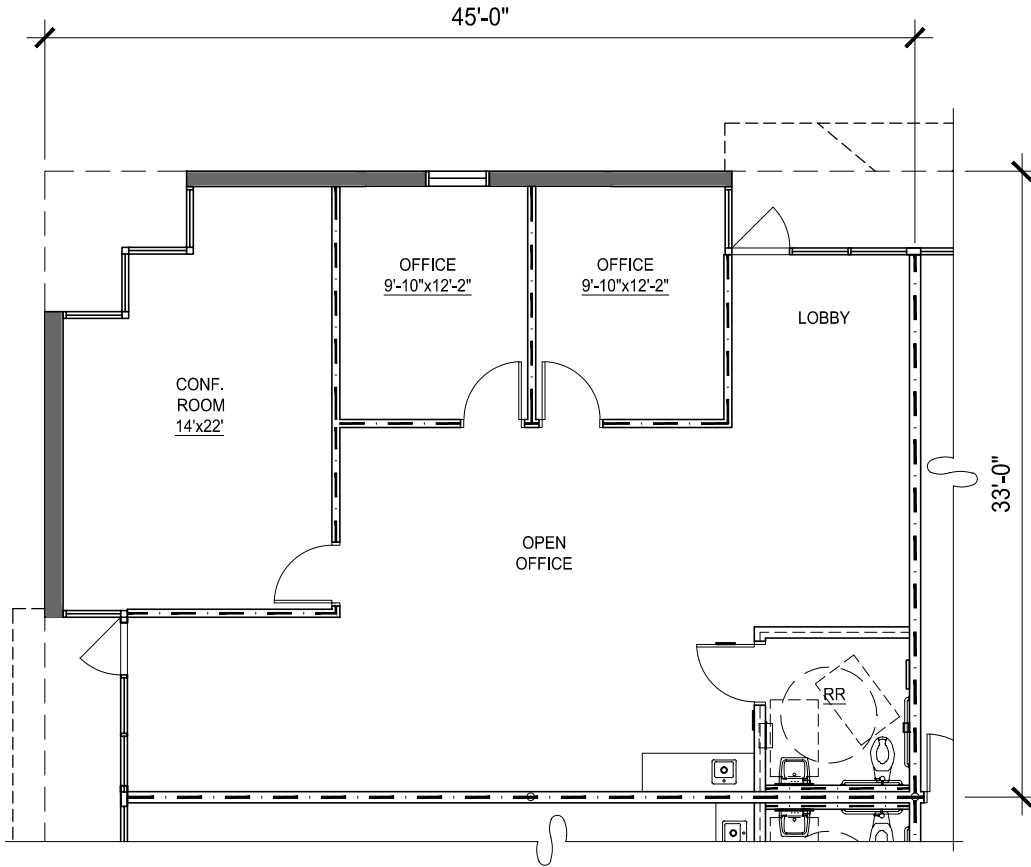

SUITE DATA:

OFFICE AREA	1,410 SF
TOTAL SUITE AREA	1,410 SF

SITE KEY PLAN

1"=10"

BUILDING KEY PLAN

Black Canyon Business Park

8155 W. Royal Palm Rd.
Phoenix, AZ, 85021

BLDG. 8155