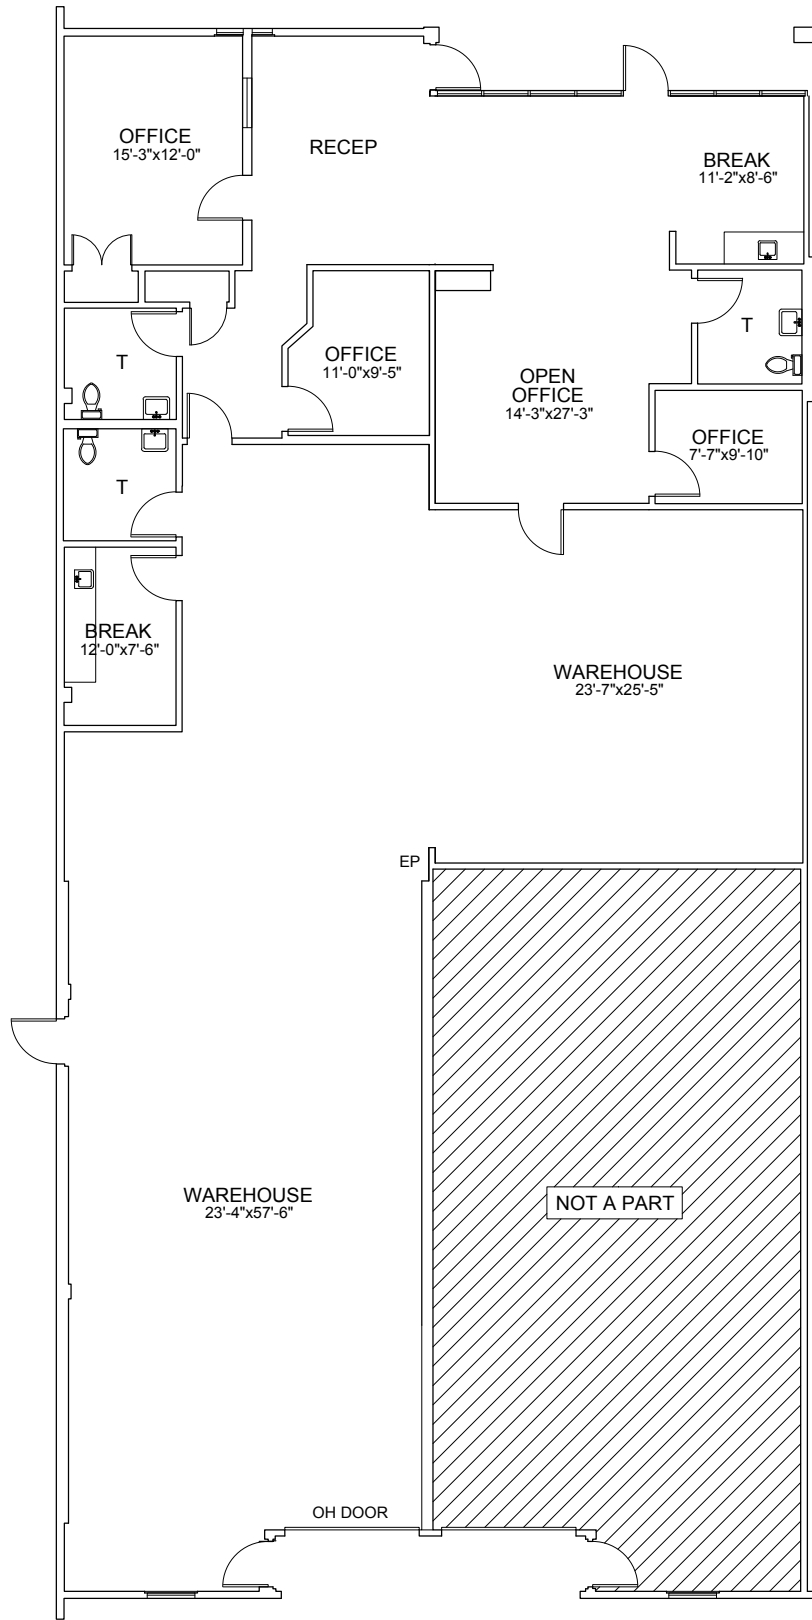

SUITE DATA:

OFFICE AREA	1,436.00 SF
WAREHOUSE AREA	2,782.00 SF
TOTAL SUITE AREA	4,218.00 SF

Expo Center

BLDG. 1791

1767-1791 Tribute Road
Sacramento, CA 95815

SUITE F-G

04/12/2018