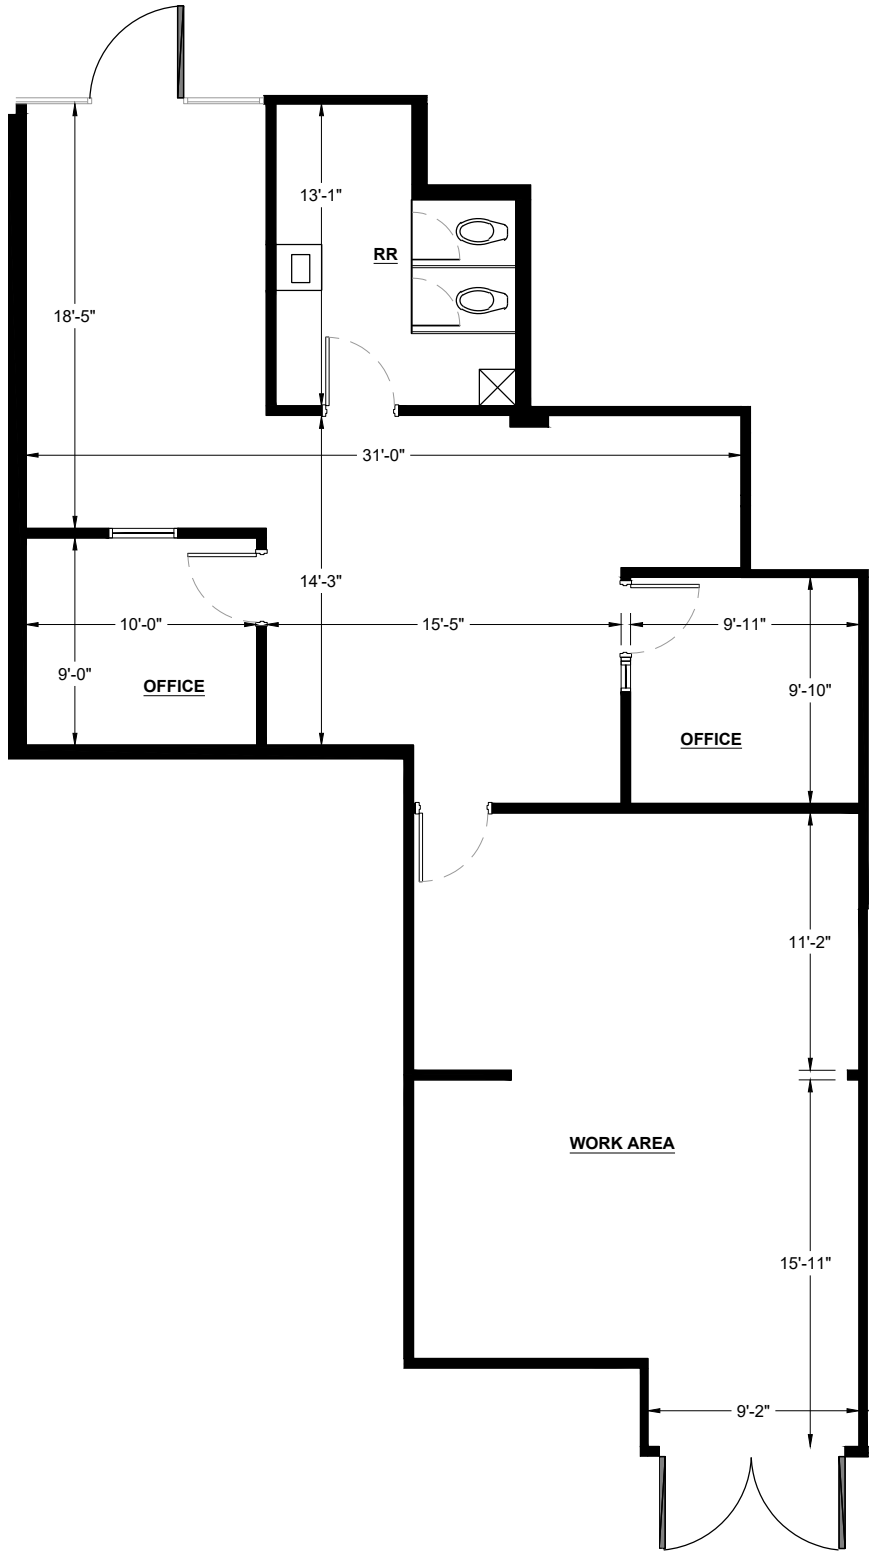

SUITE DATA:

OFFICE AREA	1,364 SF
WAREHOUSE AREA	0 SF
TOTAL SUITE AREA	1,364 SF

SITE KEY PLAN:

BUILDING KEY PLAN:

Baseline Business Center

254 W Baseline Road
Tempe, AZ 85283

Bldg. 254
STE 105

03/02/22