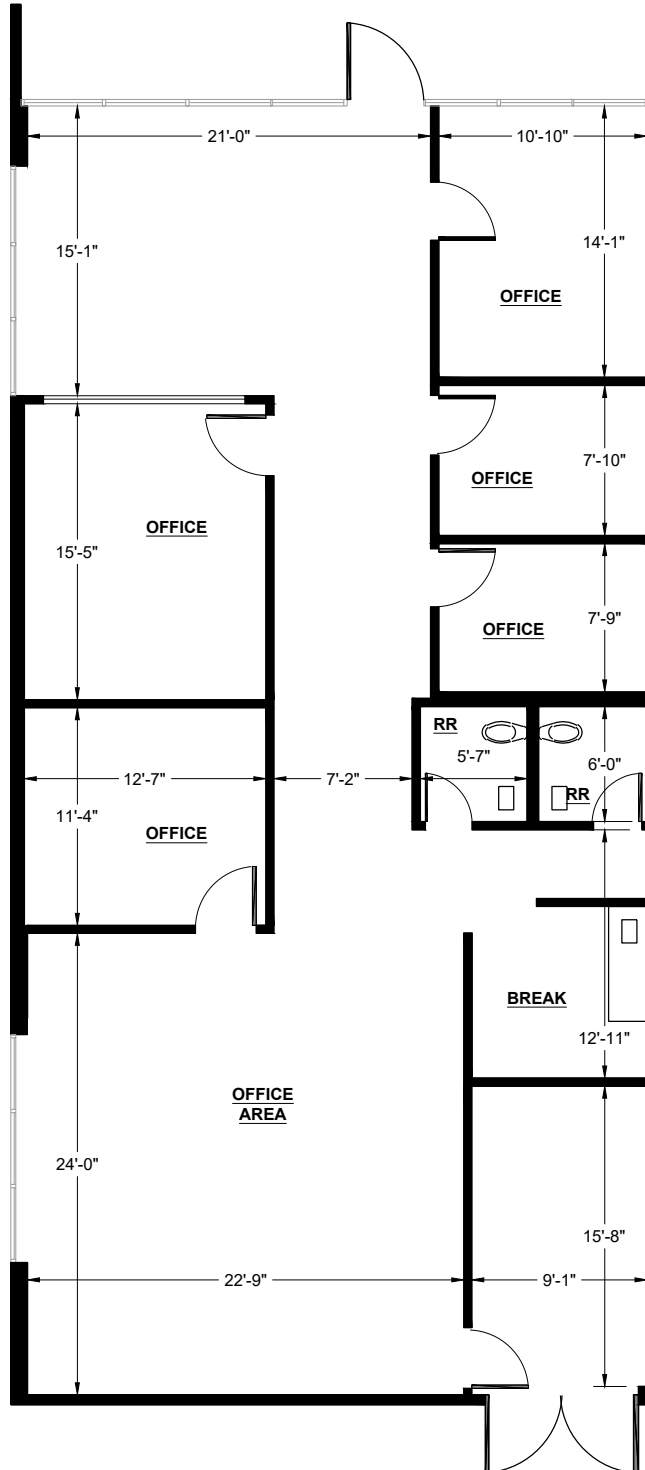

SUITE DATA:

OFFICE AREA	2,517 SF
WAREHOUSE AREA	0 SF
TOTAL SUITE AREA	2,517 SF

SITE KEY PLAN:

BUILDING KEY PLAN:

Baseline Business Center

254 W Baseline Road
Tempe, AZ 85283

Bldg. 254
STE 108

03/02/22