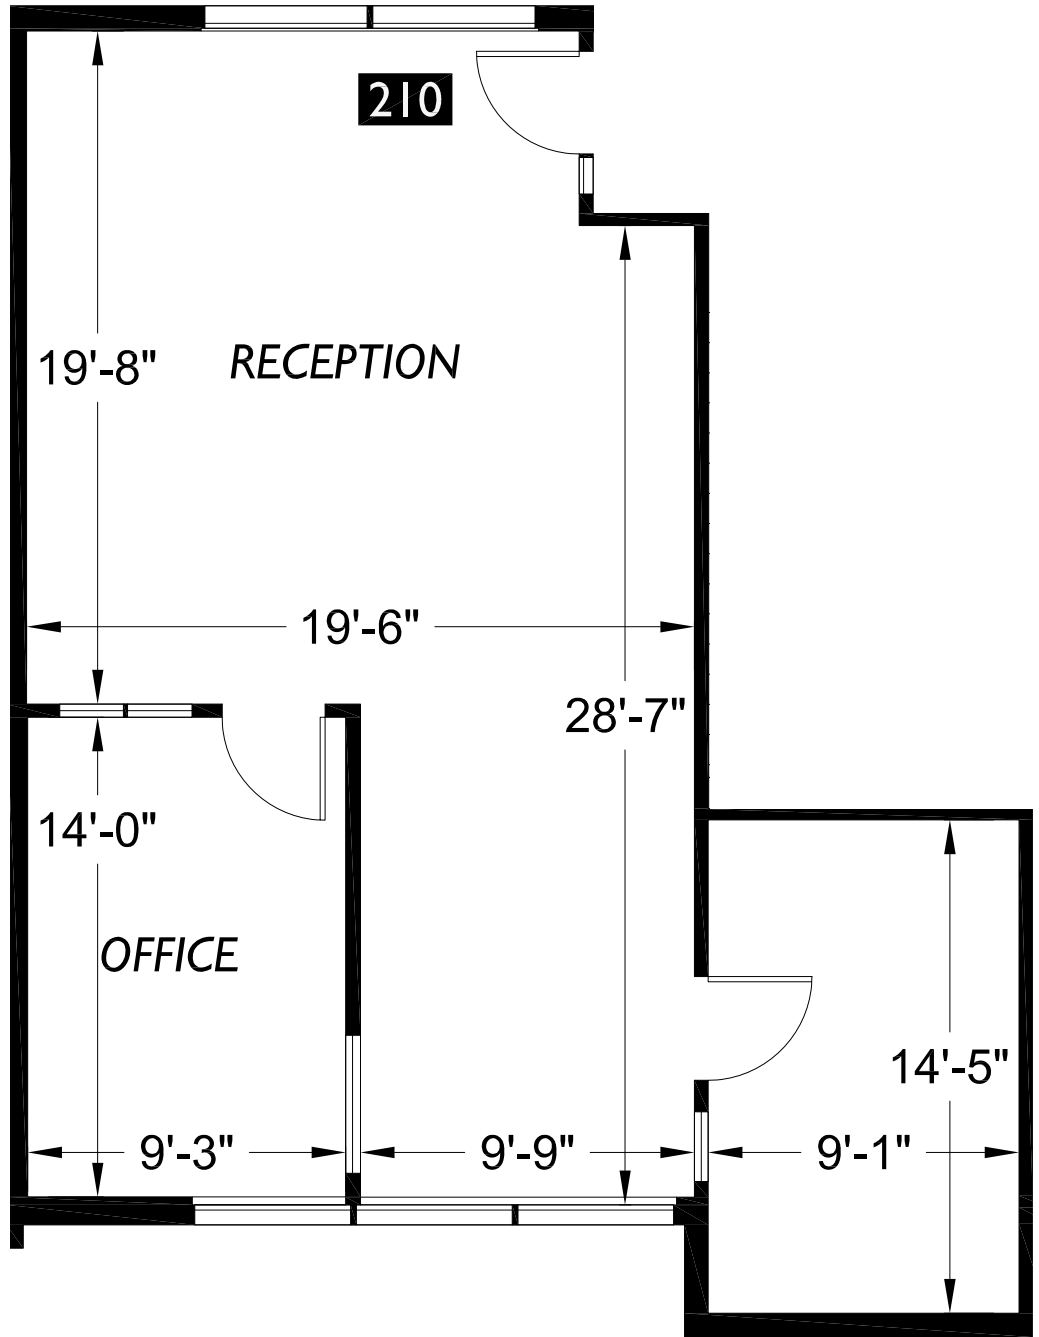

**SUITE DATA:**

OFFICE AREA	1,069 SF
WAREHOUSE AREA	0 SF
<b>TOTAL SUITE AREA</b>	<b>1,069 SF</b>

**SITE PLAN KEY:**

**BUILDING KEY PLAN:**

Tukwila Commerce Center  
970-998 Industry Drive  
Tukwila, WA 98188