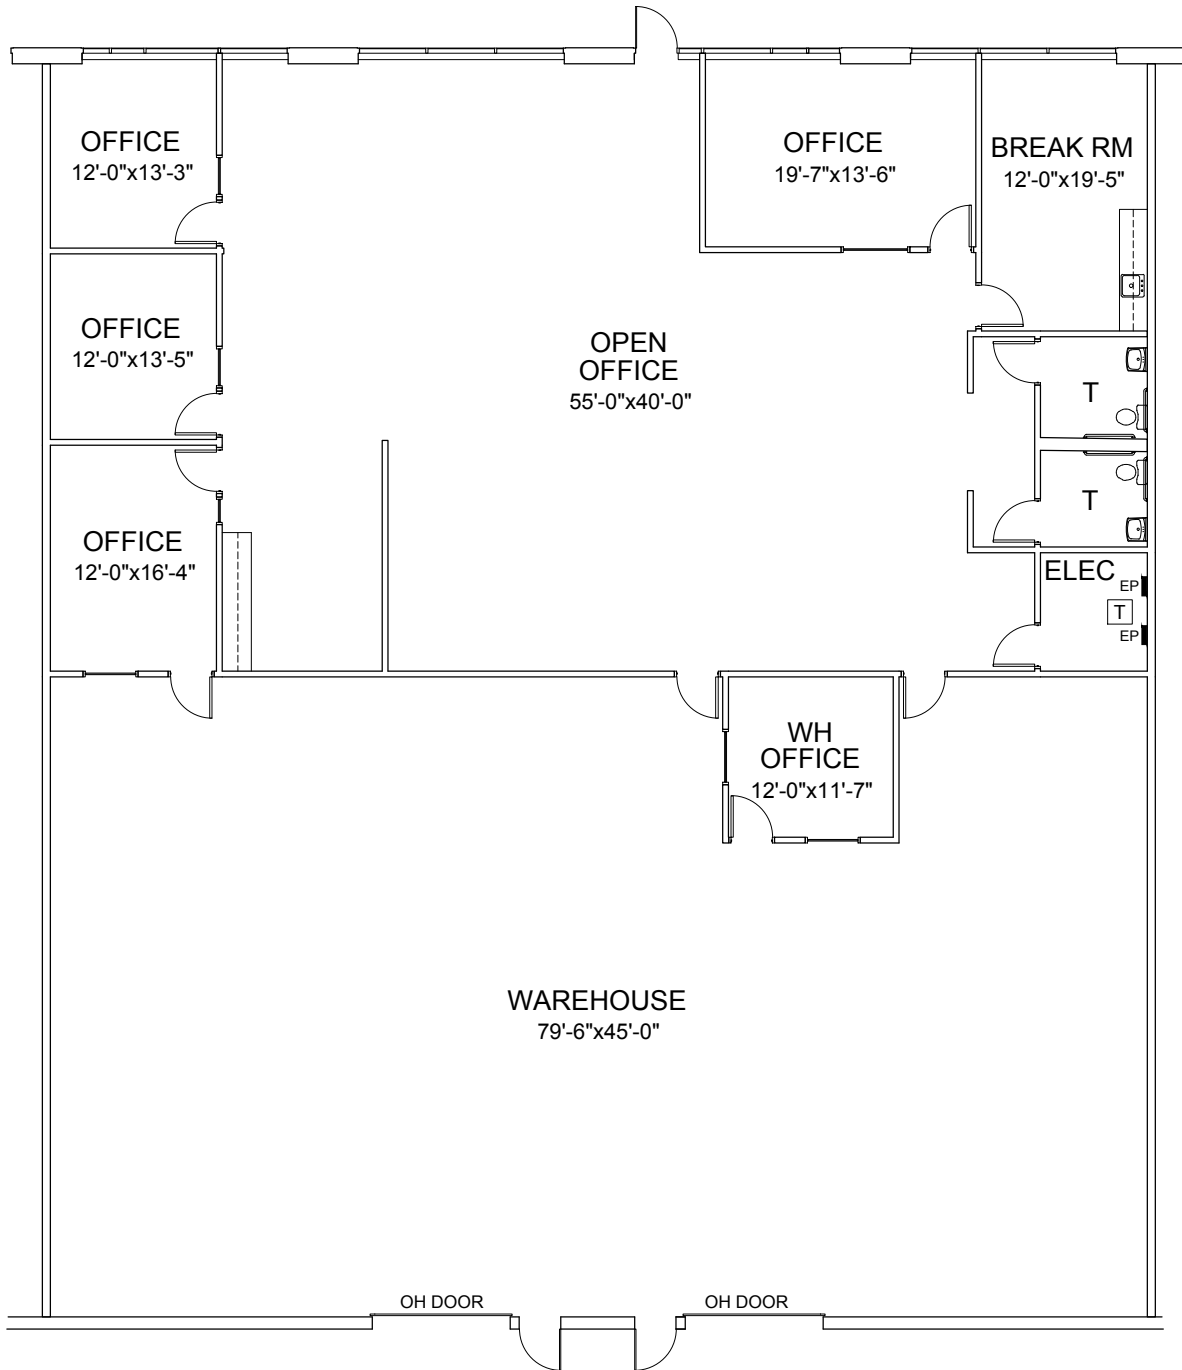

**SUITE DATA:**

APPROXIMATELY 7,305 RSF

OFFICE AREA: 3,569 SF

**The Cotton Center**  
4050 E. Cotton Center Boulevard  
Phoenix, AZ 85040

**SUITE 75**  
9/01/17