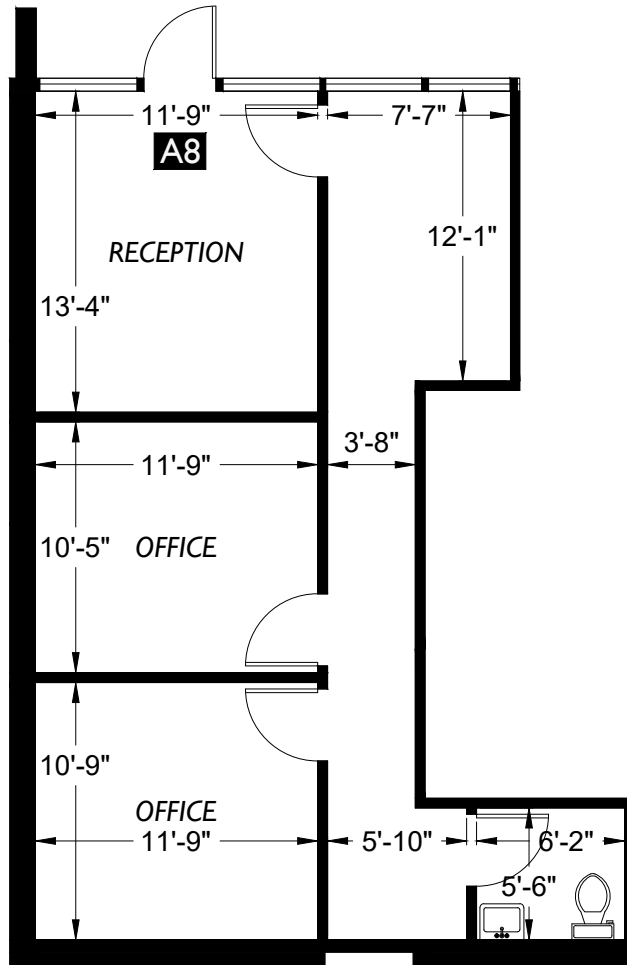

SUITE DATA:

OFFICE AREA	711 RSF
WAREHOUSE AREA	0 RSF
TOTAL SUITE AREA	711 RSF

SITE PLAN KEY:

BUILDING PLAN KEY:

Federal Way Business Park South

34004 - 34016 9th Avenue South
Federal Way, WA 98003

BLDG. A

SUITE A8