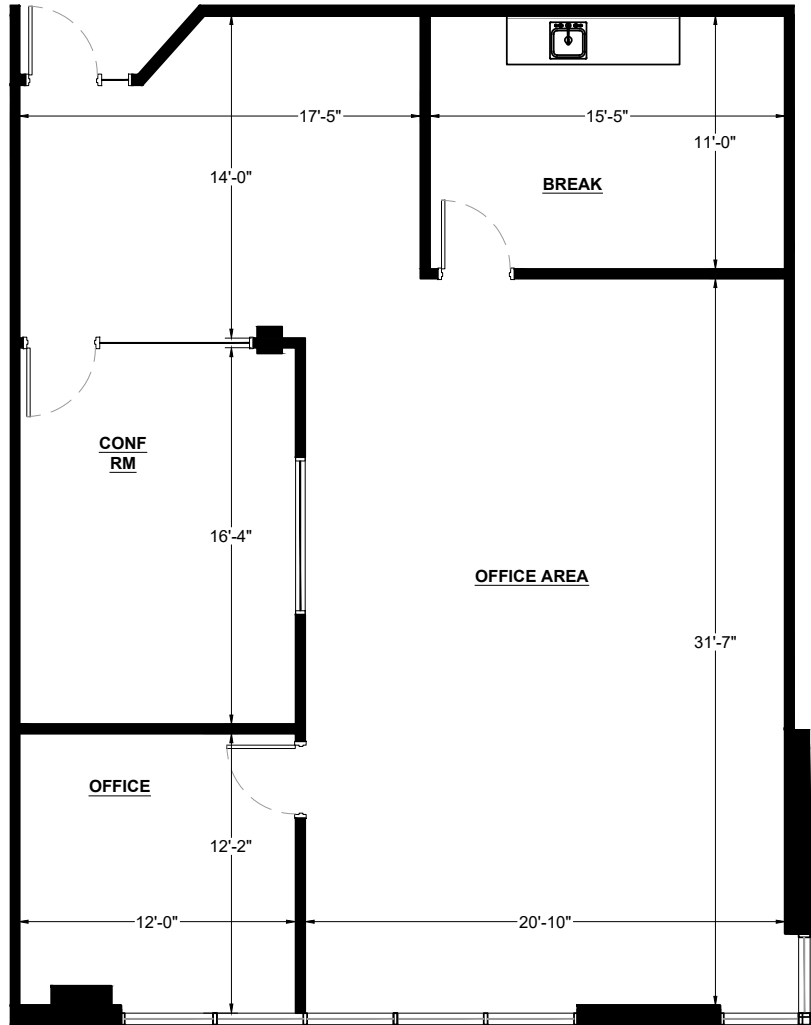

SUITE DATA:

OFFICE AREA	1,661 SF
WAREHOUSE AREA	0 SF
TOTAL SUITE AREA	1,661 SF

SITE KEY PLAN:

BUILDING KEY PLAN:

Mesa Ridge
4215 E McDowell Rd
Mesa, AZ 85215

Bldg. 4215
STE 105

07/11/22