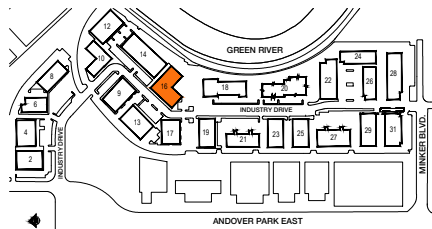

SUITE DATA:

OFFICE AREA	880 RSF
WAREHOUSE AREA	0 RSF
TOTAL SUITE AREA	880 RSF

SITE PLAN KEY:

BUILDING PLAN KEY:

Seattle Exchange @ Southcenter

742 Industry Drive
Tukwila, WA 98188

BLDG. 16

SUITE 766