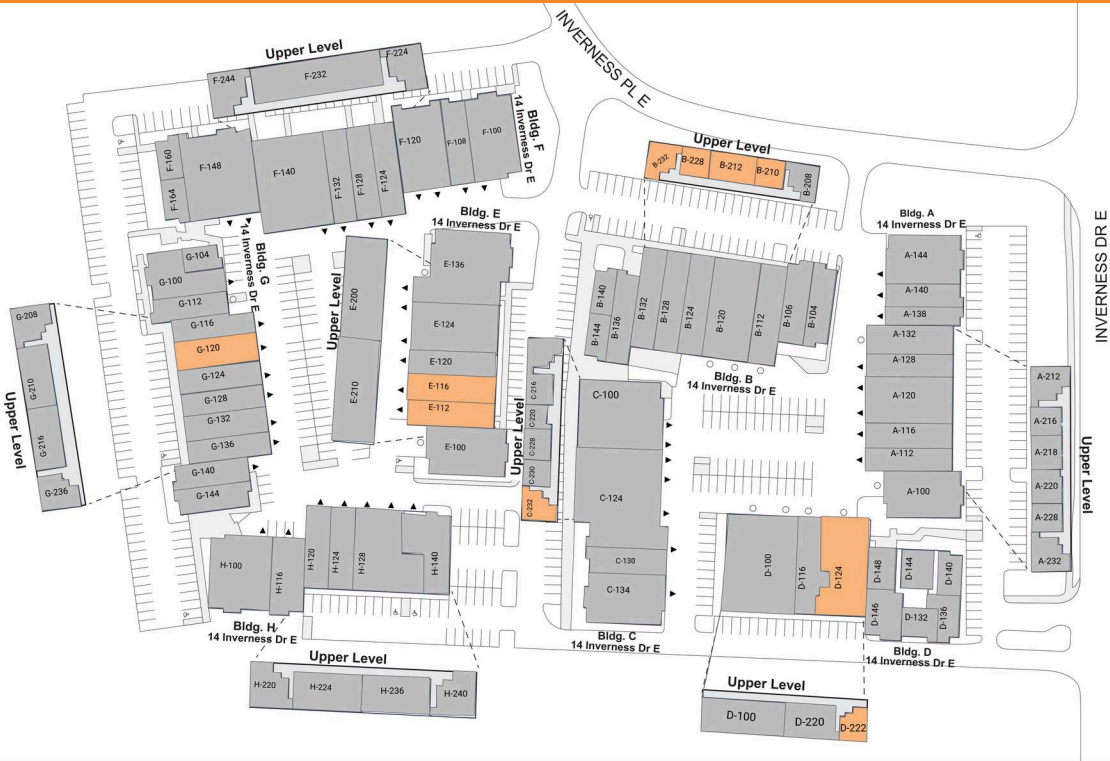

# INVERNESS EXCHANGE

14 INVERNESS DRIVE EAST • ENGLEWOOD, CO 80112

- Prominent Inverness Business Park setting, an eight-building office/warehouse and pure office complex surrounded by the Inverness Golf Club
- Two prime I-25 access points at County Line and Dry Creek, as well as direct access to E-470
- Multiple smaller unit options with varying percentages of office finish available for immediate occupancy
- Monument signage available
- Dock high and Drive In Loading
- Warehouse clear height of 16'
- Parking Ratio of 2:1,000 SF

## Property Summary

<b>AVAILABLE SF</b>	633-4,147 SF
<b>BUILDING SIZE</b>	215,380 SF
<b>MARKET</b>	Denver

**For more information, please contact:**

**KEITH BELL**  
LEASING AGENT  
NEWMARK  
P. 303.260.4332  
E. KBELL@NGKF.COM

# INVERNESS EXCHANGE

14 INVERNESS DRIVE EAST • ENGLEWOOD, CO 80112

**LEGEND**

- ▲ DOCK HIGH DOORS
- GRADE LEVEL DOORS

■ AVAILABLE ■ OCCUPIED