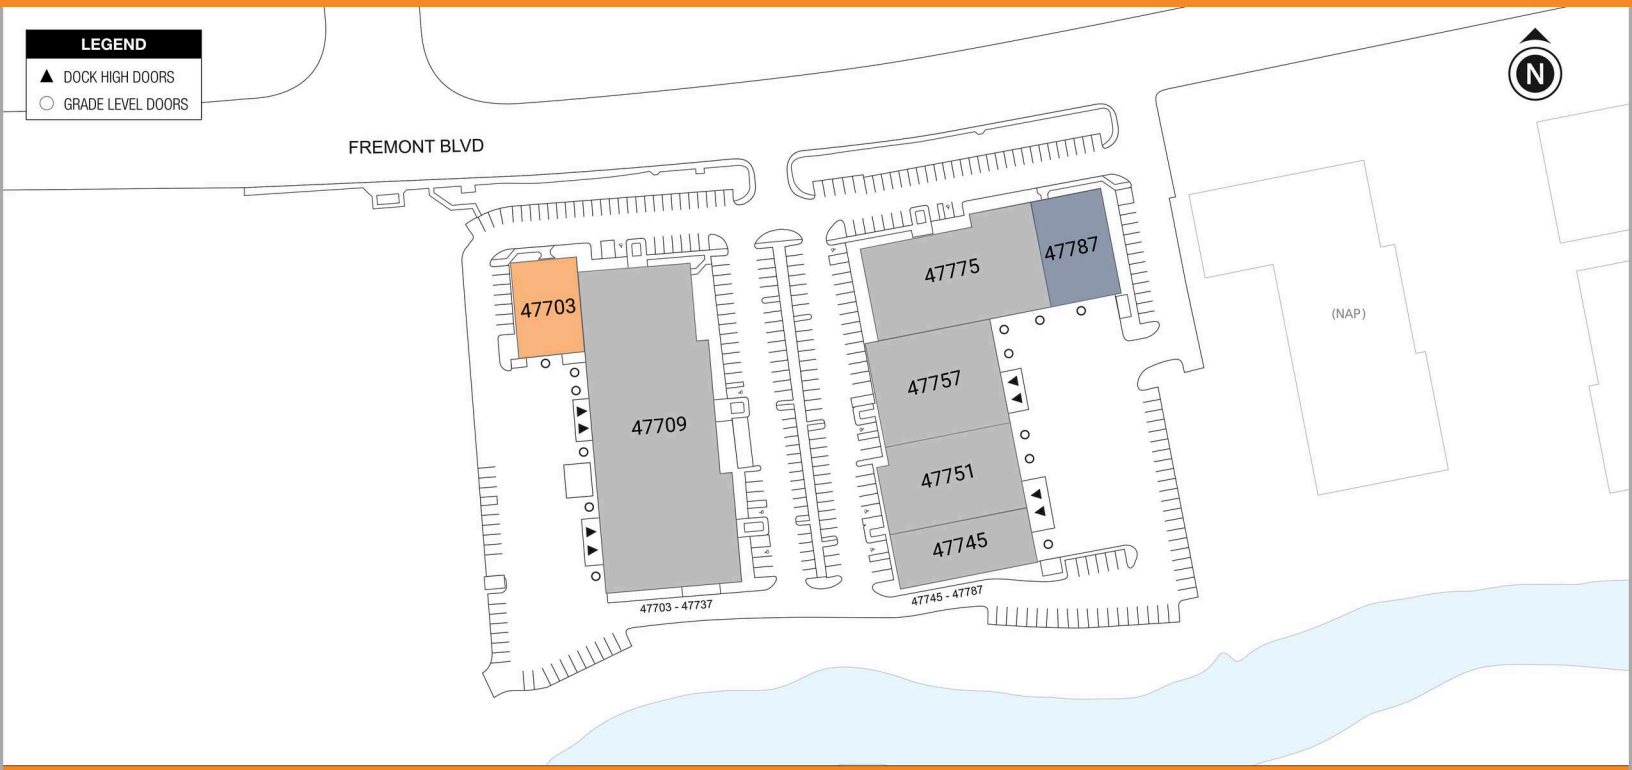

GATEWAY & SHORELINE BUSINESS CENTERS

48500-48560 FREMONT BLVD, 47703-47737 FREMONT BLVD • FREMONT, CA 94538

■ AVAILABLE
■ COMING AVAILABLE
■ OCCUPIED

Current Availabilities

BUILDING	SUITE	TOTAL SIZE	OFFICE SIZE	OFFICE %	TYPE	CLEAR HT	GL	DL
47703	47703	5,086	2,769	54	IND	0	1	0

Coming Available

BUILDING	SUITE	TOTAL SIZE	OFFICE SIZE	OFFICE %	TYPE	CLEAR HT	GL	DL	DATE AVAILABLE	FLOOR PLAN
47787	47787	5,803	5,803	100%	IND	16	1	0	N/A	View plan