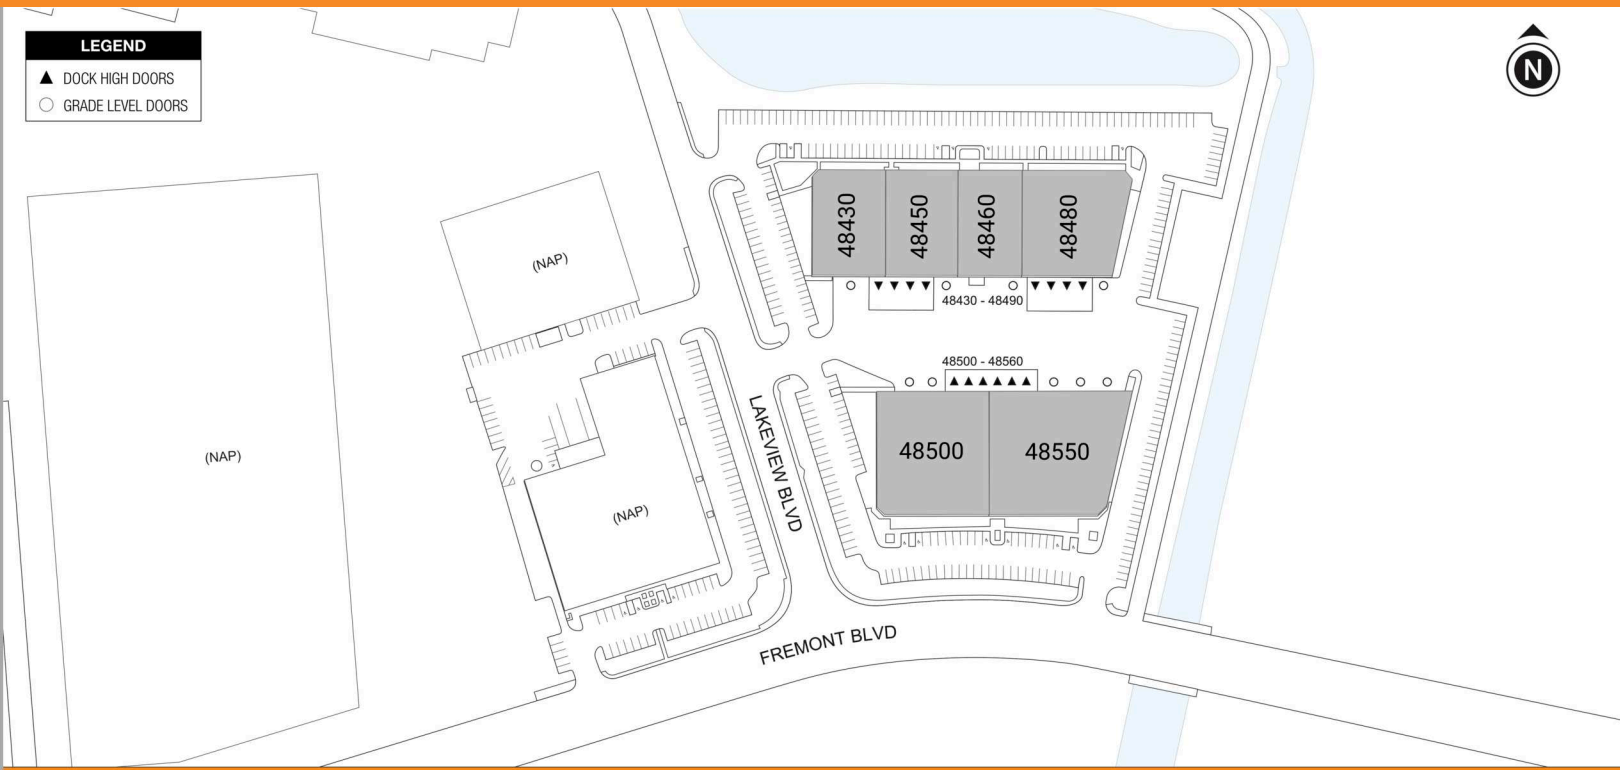

Current Availabilities

BUILDING	SUITE	TOTAL SIZE	OFFICE SIZE	OFFICE %	TYPE	CLEAR HT	GL	DL
47703	47703	5,086	2,769	54	IND	0	1	0

Coming Available

BUILDING	SUITE	TOTAL SIZE	OFFICE SIZE	OFFICE %	TYPE	CLEAR HT	GL	DL	DATE AVAILABLE	FLOOR PLAN
47787	47787	5,803	5,803	100%	IND	16	1	0	N/A	View plan

GATEWAY & SHORELINE BUSINESS CENTERS

48500-48560 FREMONT BLVD, 47703-47737 FREMONT BLVD • FREMONT, CA 94538

■ AVAILABLE ■ COMING AVAILABLE ■ OCCUPIED

Current Availabilities

BUILDING	SUITE	TOTAL SIZE	OFFICE SIZE	OFFICE %	TYPE	CLEAR HT	GL	DL
----------	-------	------------	-------------	----------	------	----------	----	----

Coming Available

BUILDING	SUITE	TOTAL SIZE	OFFICE SIZE	OFFICE %	TYPE	CLEAR HT	GL	DL	DATE AVAILABLE	FLOOR PLAN
47787	47787	5,803	5,803	100%	IND	16	1	0	N/A	View plan

GATEWAY & SHORELINE BUSINESS CENTERS

48500-48560 FREMONT BLVD, 47703-47737 FREMONT BLVD • FREMONT, CA 94538