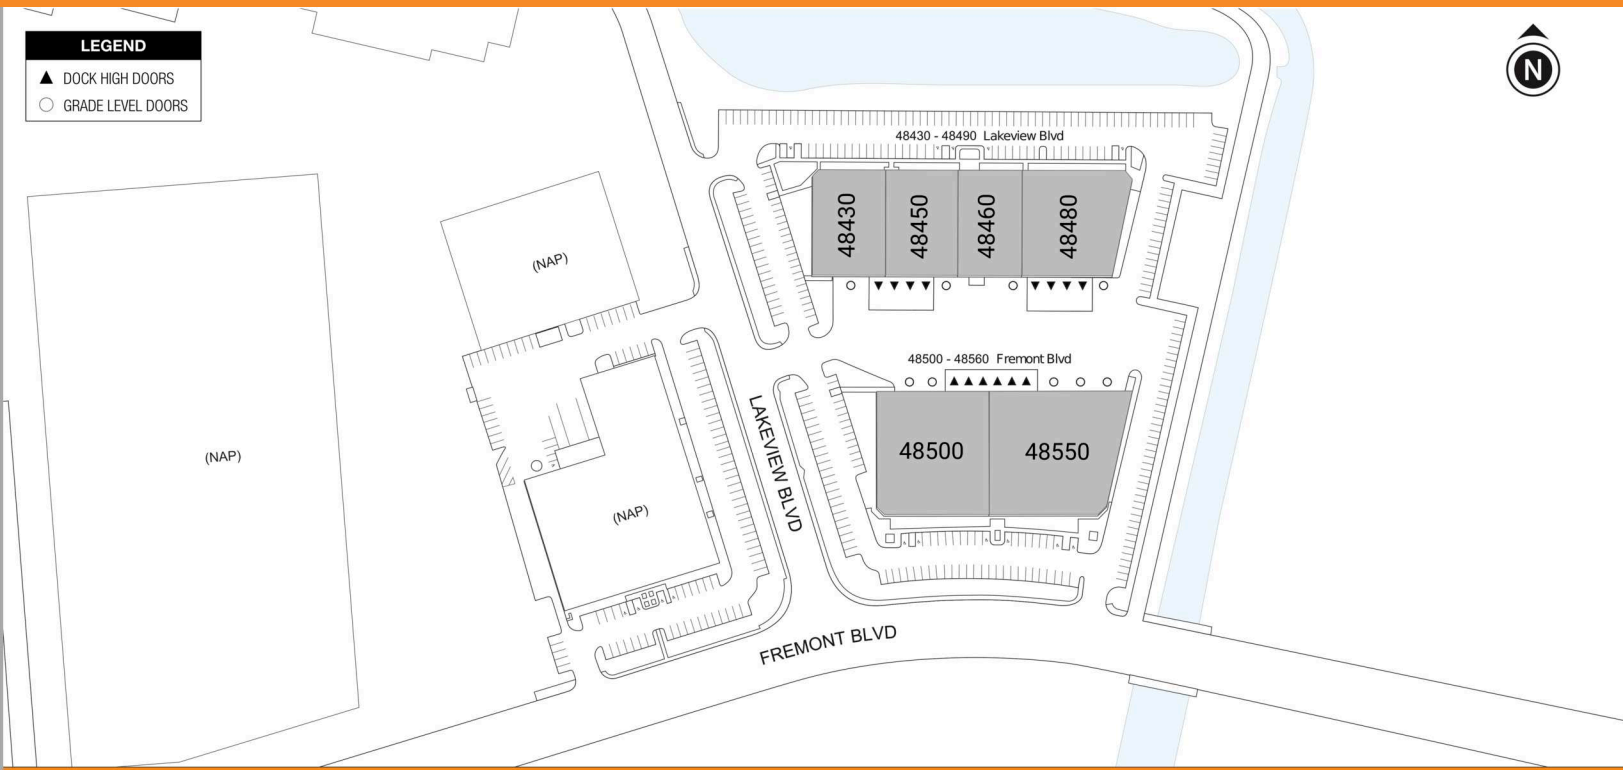

Current Availabilities

BUILDING	SUITE	TOTAL SIZE	OFFICE SIZE	OFFICE %	TYPE	CLEAR HT	GL	DL
47703	47703	5,086	2,769	54	IND	0	1	0

Coming Available

BUILDING	SUITE	TOTAL SIZE	OFFICE SIZE	OFFICE %	TYPE	CLEAR HT	GL	DL	DATE AVAILABLE	FLOOR PLAN
47787	47787	5,803	5,803	100%	IND	16	1	0	N/A	View plan

GATEWAY & SHORELINE BUSINESS CENTERS

48500-48560 FREMONT BLVD, 47703-47737 FREMONT BLVD • FREMONT, CA 94538

■ AVAILABLE
 ■ COMING AVAILABLE
 ■ OCCUPIED

Current Availabilities

BUILDING	SUITE	TOTAL SIZE	OFFICE SIZE	OFFICE %	TYPE	CLEAR HT	GL	DL
----------	-------	------------	-------------	----------	------	----------	----	----

Coming Available

BUILDING	SUITE	TOTAL SIZE	OFFICE SIZE	OFFICE %	TYPE	CLEAR HT	GL	DL	DATE AVAILABLE	FLOOR PLAN
47787	47787	5,803	5,803	100%	IND	16	1	0	N/A	View plan

GATEWAY & SHORELINE BUSINESS CENTERS

48500-48560 FREMONT BLVD, 47703-47737 FREMONT BLVD • FREMONT, CA 94538