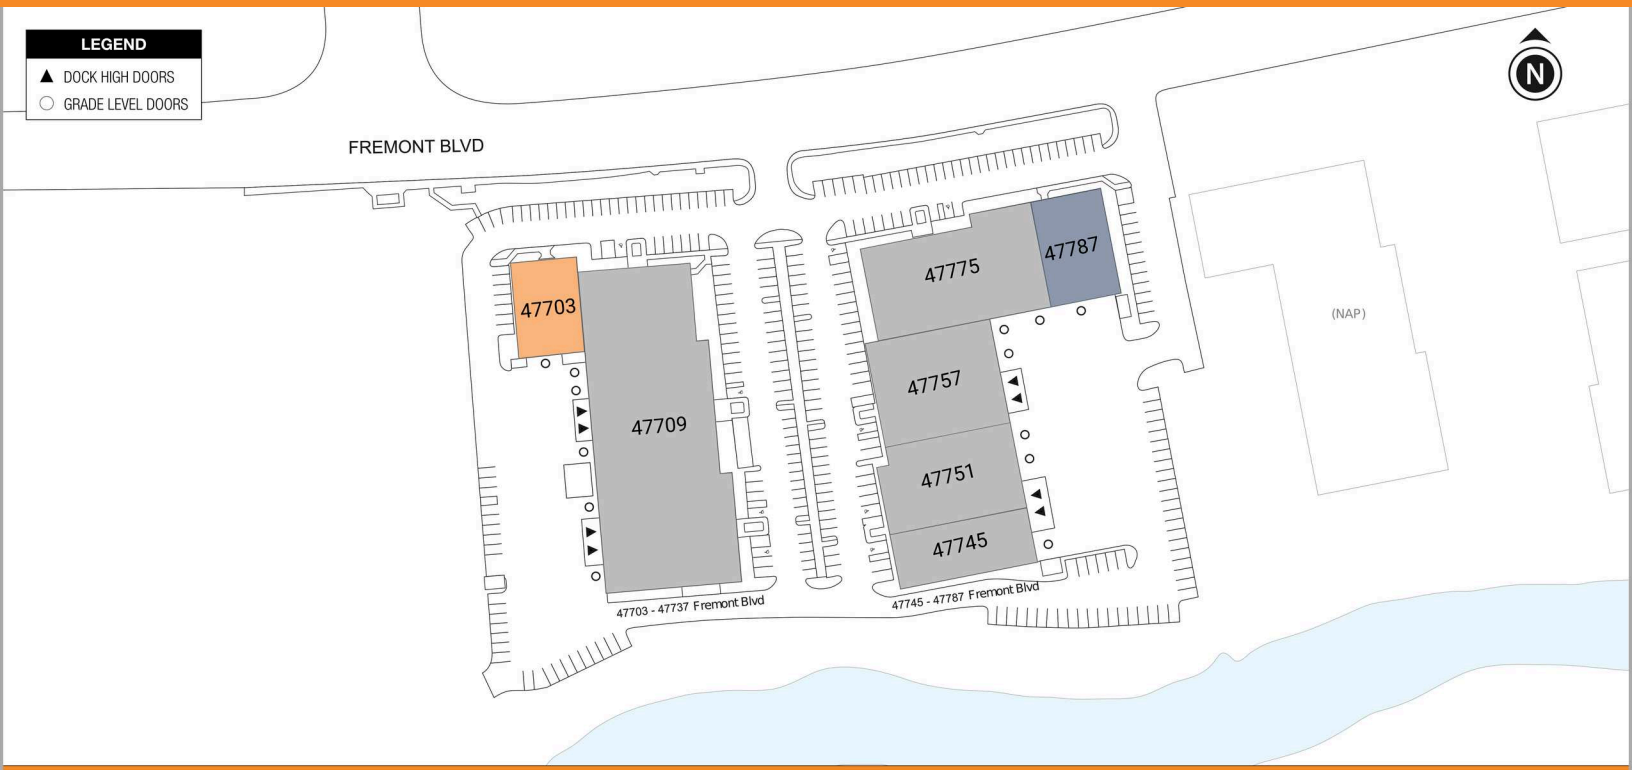

GATEWAY & SHORELINE BUSINESS CENTERS

48500-48560 FREMONT BLVD, 47703-47737 FREMONT BLVD • FREMONT, CA 94538

■ AVAILABLE
■ COMING AVAILABLE
■ OCCUPIED

Current Availabilities

BUILDING	SUITE	TOTAL SIZE	OFFICE SIZE	OFFICE %	TYPE	CLEAR HT	GL	DL
47703	47703	5,086	2,769	54	IND	0	1	0

Coming Available

BUILDING	SUITE	TOTAL SIZE	OFFICE SIZE	OFFICE %	TYPE	CLEAR HT	GL	DL	DATE AVAILABLE	FLOOR PLAN
47787	47787	5,803	5,803	100%	IND	16	1	0	N/A	View plan