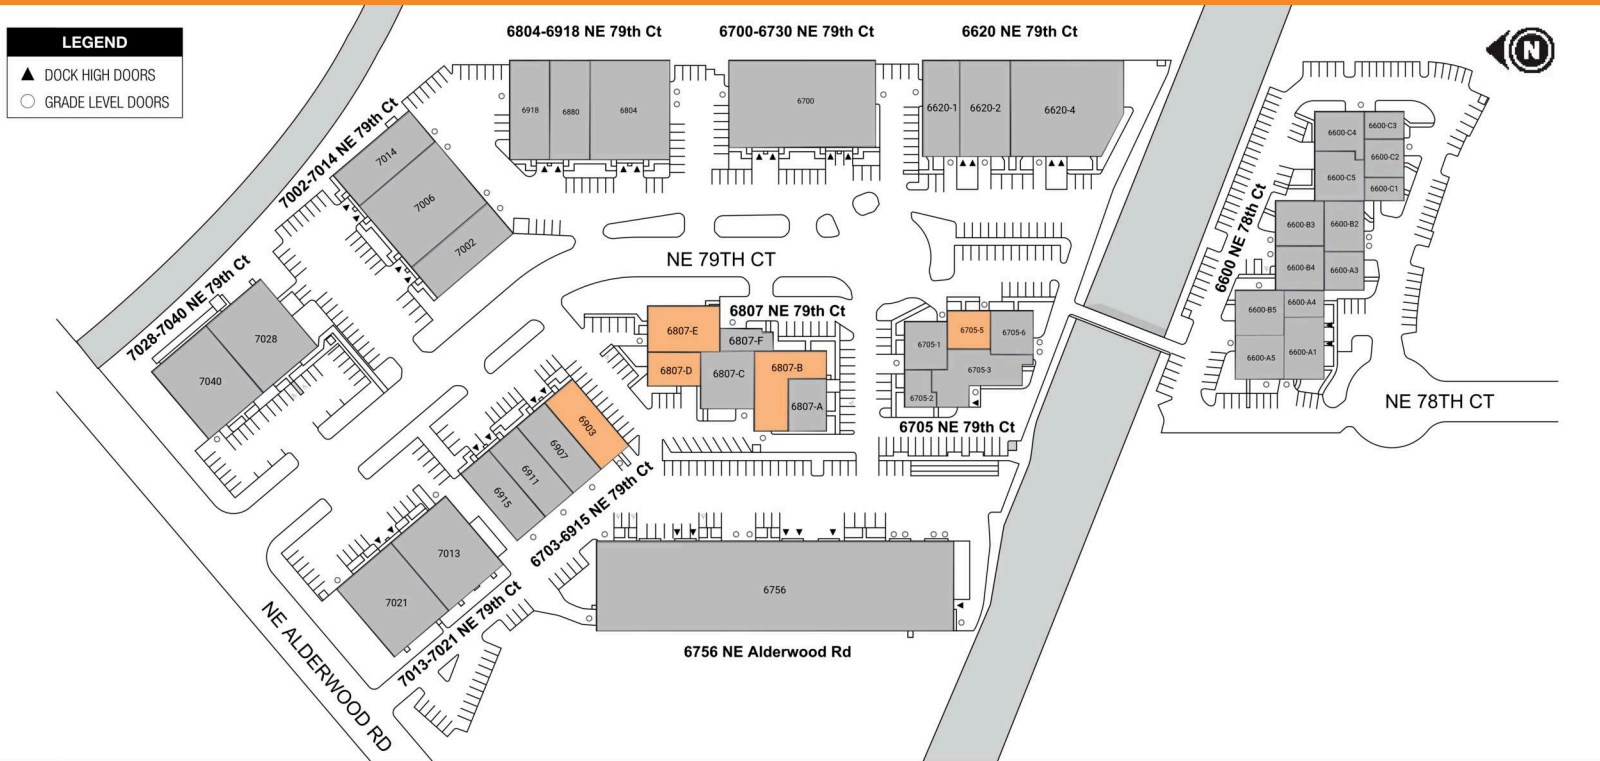

PDX ACTIVITY CENTER

6804 NE 79TH CT • PORTLAND, OR 97218

■ AVAILABLE ■ OCCUPIED

Current Availabilities

BUILDING	SUITE	TOTAL SIZE	OFFICE SIZE	OFFICE %	TYPE	CLEAR HT	GL	DL
6705	6705-5	1,722	670	39	IND	1	0	
6807	6807-B	4,884	3,047	62	IND	1	0	
6807	6807-D	1,631	1,631	100	OFF	0	0	
6807	6807-E	5,045	2,168	43	IND	1	0	
6703-6915	6903	4,028	828	21	IND	1	1