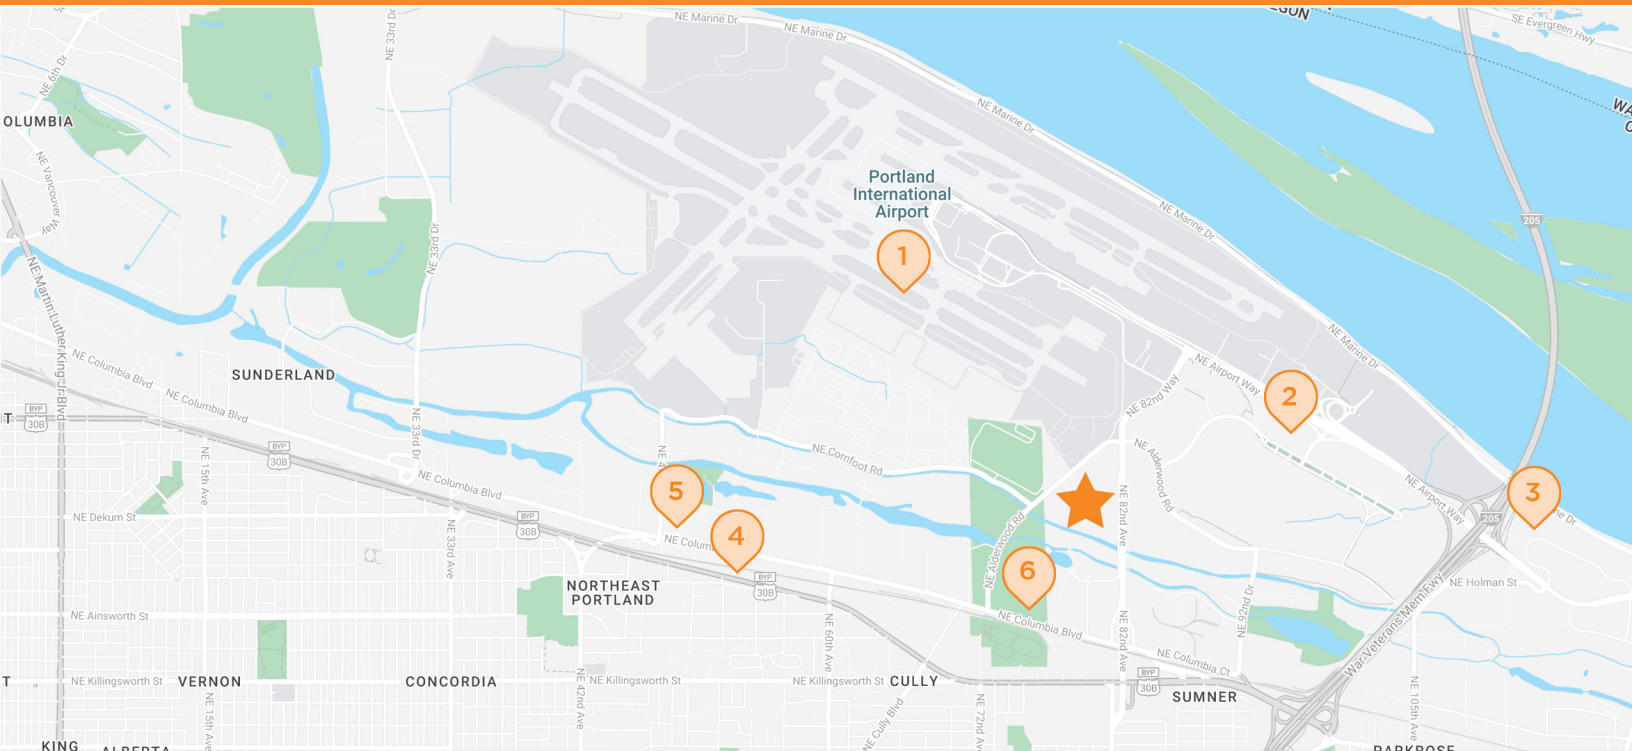

PDX ACTIVITY CENTER

6804 NE 79TH CT • PORTLAND, OR 97218

PDX ACTIVITY CENTER

6600 NE 78TH CT | 6620, 6700-6730, 6804-6918, 7002-714 NE 79TH CT | 6756 NE ALDERWOOD RD
PORTLAND, OR 97218

PORTLAND INTERNATIONAL AIRPORT

7000 NE Airport Way
Portland, OR 97218

TARGET

9404 NE Cascades Pkwy
Portland, OR 97220

THE HOME DEPOT

11633 NE Glenn Widing Dr
Portland, OR 97220

RAILSIDE PUB

5301 NE Portland Hwy
Portland, OR 97218

DUTCH BROS COFFEE

4721 NE Columbia Blvd
Portland, OR 97218

COLWOOD GOLF CENTER

7313 NE Columbia Blvd
Portland, OR 97218