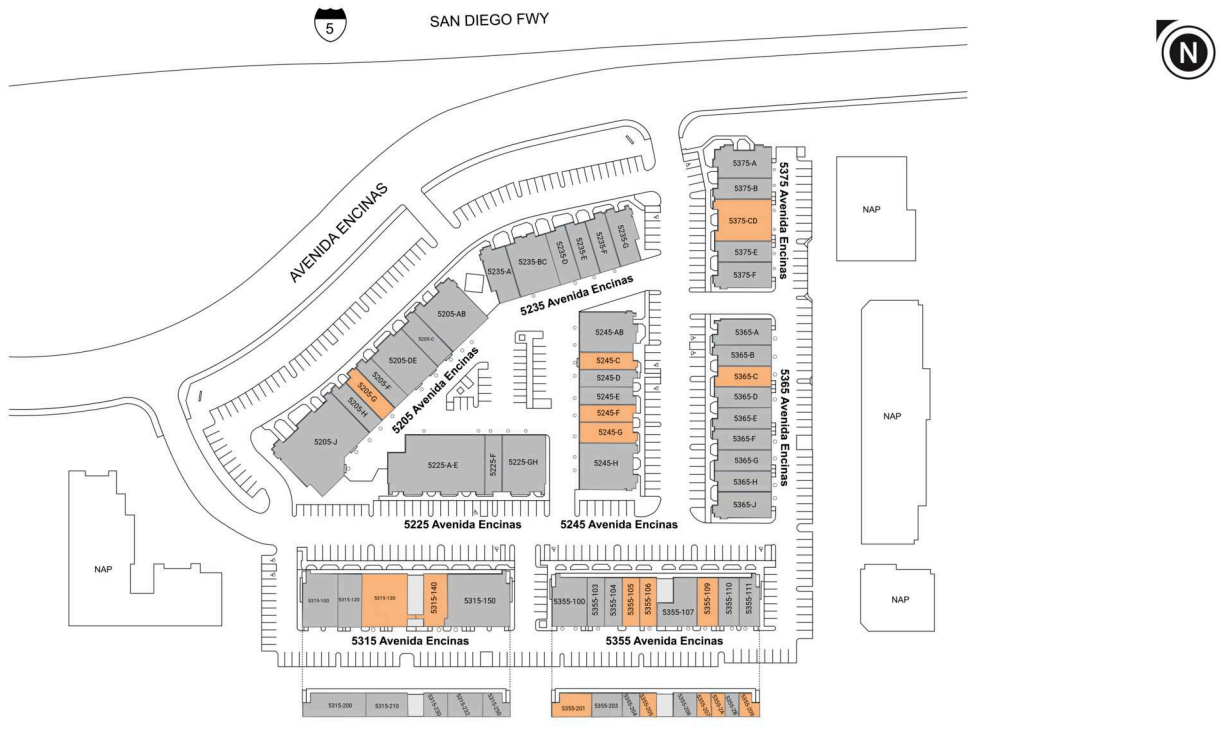

PACIFIC COAST INDUSTRIAL CENTER

5205-5375 AVENIDA ENCINAS • CARLSBAD, CA 92008

LEGEND

- ▲ DOCK HIGH DOORS
- GRADE LEVEL DOORS

■ AVAILABLE   ■ OCCUPIED

Current Availabilities

BUILDING	SUITE	TOTAL SIZE	OFFICE SIZE	OFFICE %	TYPE	CLEAR HT	GL	DL
5205	5205-G	1,382	419	30	IND	1	0	
5245	5245-C	1,362	423	31	IND	1	0	
5245	5245-F	1,290	0	0	IND	N/A	N/A	N/A
5245	5245-G	1,623	0	0	IND	1	0	
5315	5315-130	3,740	678	18	IND	2	0	
5315	5315-140	1,718	365	21	IND	1	0	
5355	5355-105	1,447	337	23	IND	1	0	
5355	5355-106	1,443	282	20	IND	1	0	
5355	5355-109	1,758	532	30	IND	1	0	
5355	5355-201	1,693	1,693	100	OFF	0	0	
5355	5355-205	789	789	100	OFF	0	0	
5355	5355-207	667	667	100	OFF	0	N/A	
5355	5355-209	803	803	100	OFF	0	N/A	
5355	5355-2A	630	630	100	OFF	0	0	
5365	5365-C	1,639	556	34	IND	1	N/A	
5375	5375-CD	3,175	1,063	33	IND	2	0