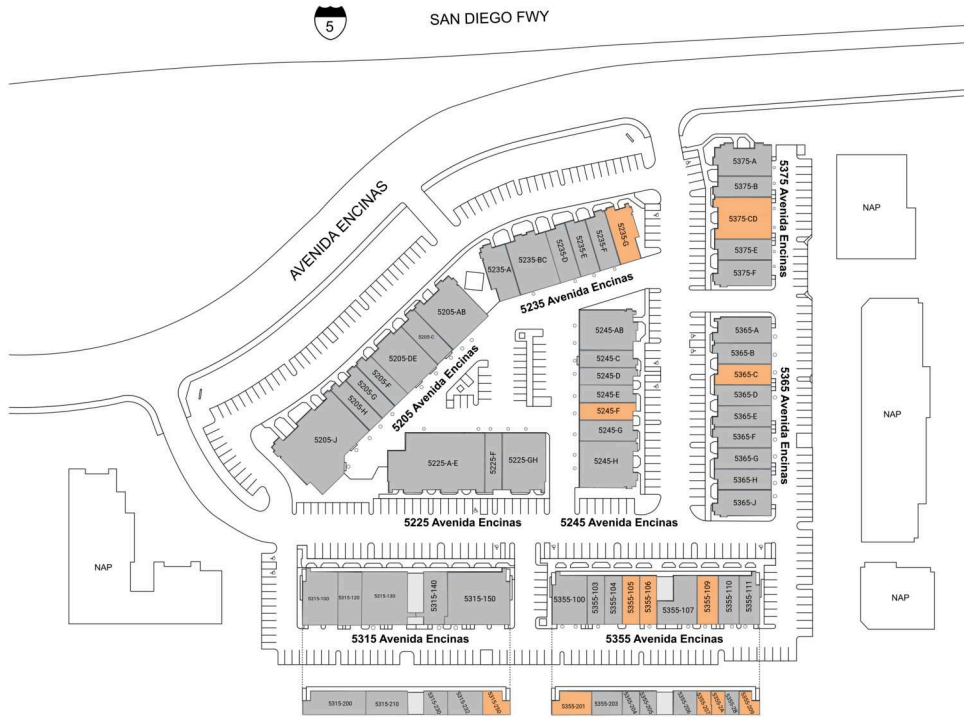

PACIFIC COAST INDUSTRIAL CENTER

5205-5375 AVENIDA ENCINAS • CARLSBAD, CA 92008

LEGEND

- ▲ DOCK HIGH DOORS
- GRADE LEVEL DOORS

■ AVAILABLE ■ OCCUPIED

Current Availabilities

BUILDING	SUITE	TOTAL SIZE	OFFICE SIZE	OFFICE %	TYPE	CLEAR HT	GL	DL
5235	5235-G	1,980	1,276	64	IND	0	0	
5245	5245-F	1,290	0	0	IND	N/A	N/A	N/A
5315	5315-250	1,117	1,117	100	OFF	0	0	
5355	5355-105	1,447	337	23	IND	1	0	
5355	5355-106	1,443	282	20	IND	1	0	
5355	5355-109	1,748	532	30	IND	1	0	
5355	5355-201	1,693	1,693	100	OFF	0	0	
5355	5355-207	667	667	100	OFF	0	N/A	
5355	5355-209	803	803	100	OFF	0	N/A	
5355	5355-2A	630	630	100	OFF	0	0	
5365	5365-C	1,639	556	34	IND	1	N/A	
5375	5375-CD	3,175	1,063	33	IND	2	0