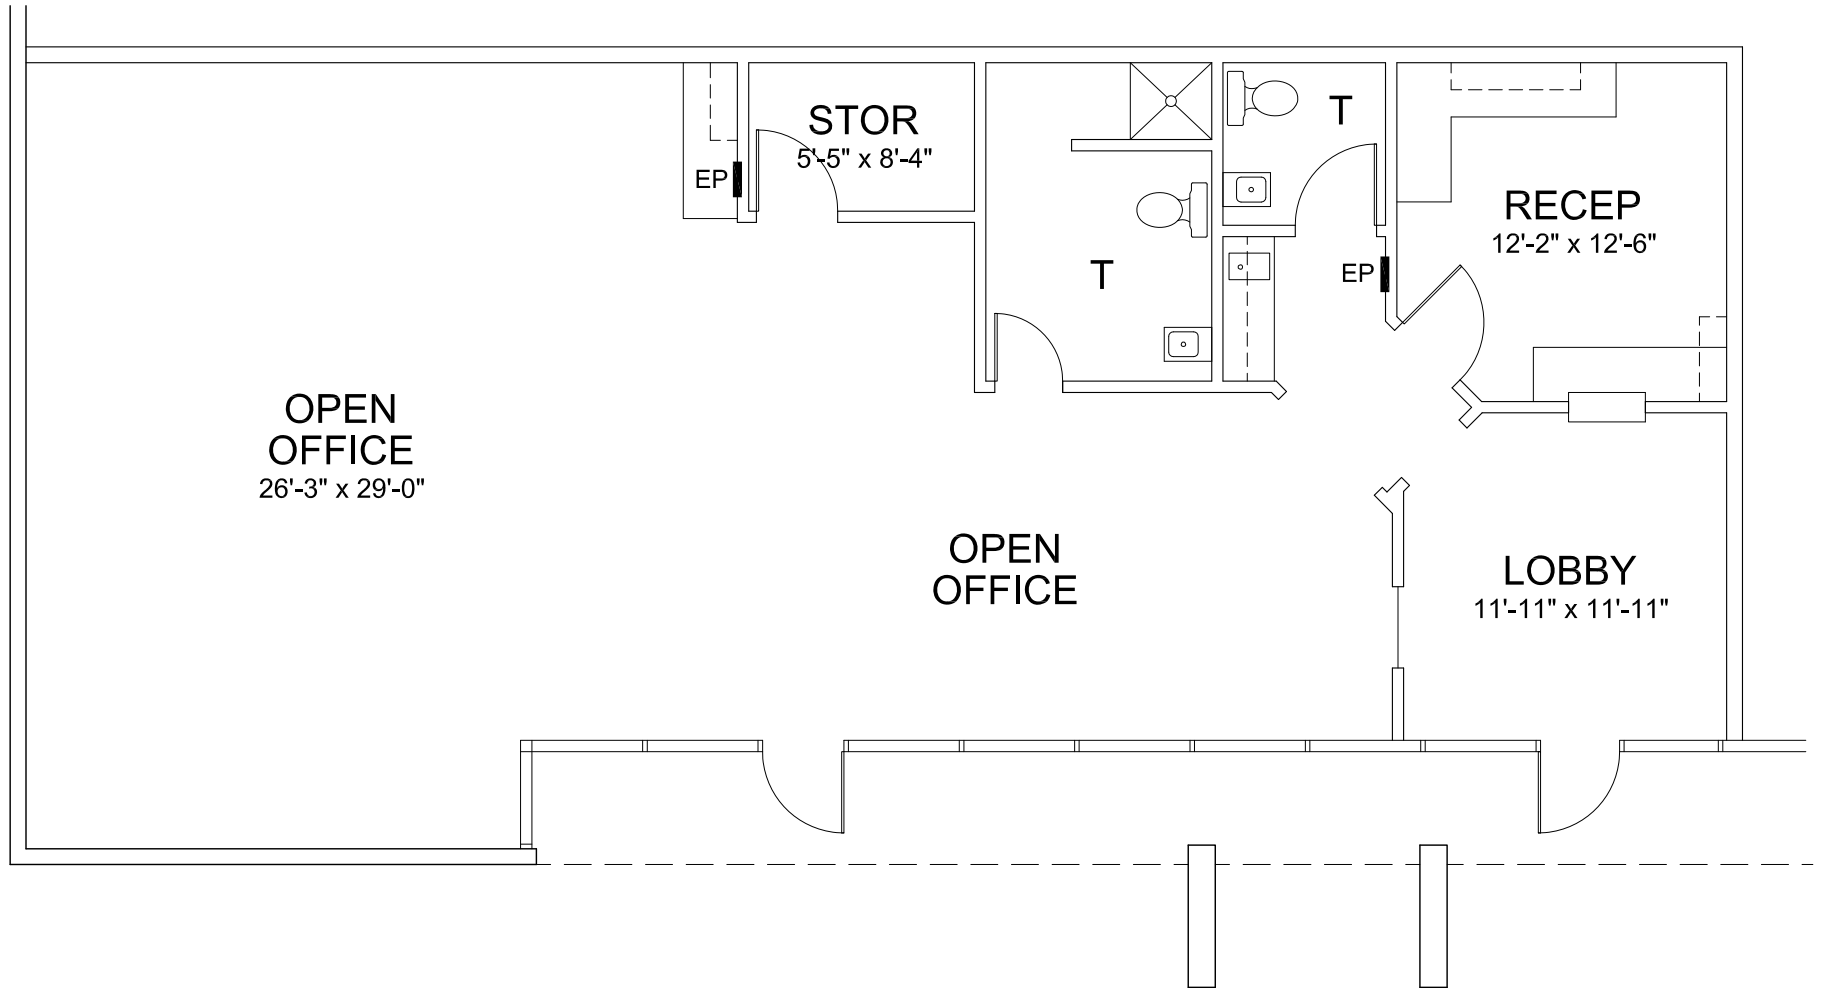

SUITE 102
approximately
1,920 RENTABLE SQ. FT.
Available Power: 300a @ 120/208v

ASH BUSINESS CENTER

4930 S. ASH AVENUE
TEMPE, ARIZONA

NORTH

UPDATED
6/28/10

ALL DIMENSIONS ARE APPROXIMATE