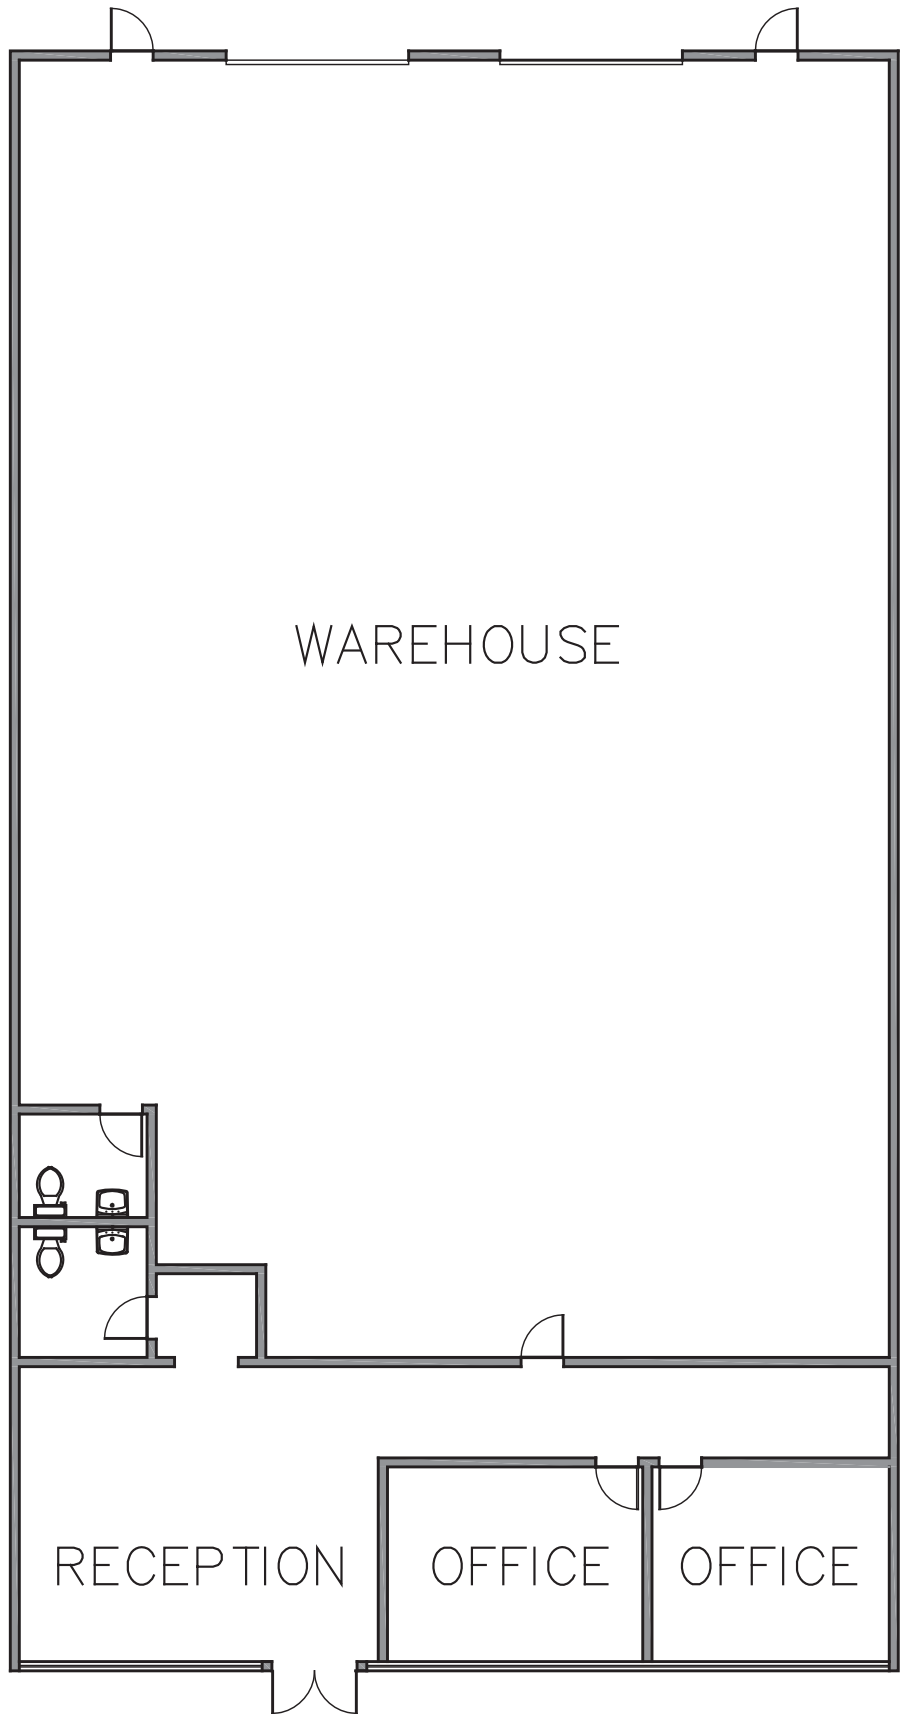

SUITE DATA:

OFFICE AREA	1,563 SF
WAREHOUSE AREA	3,245 SF
TOTAL SUITE AREA	4,808 SF

SITE KEY

Rose Garden Business Park

20813 North 19th Ave.
Phoenix, AZ, 85027

SUITE 2

12/18/2015