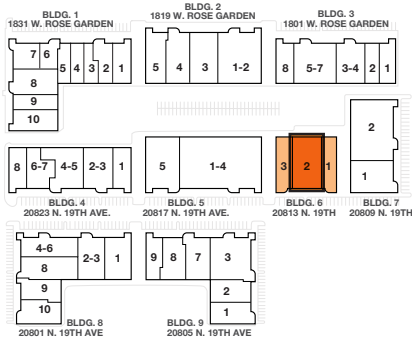

SUITE DATA:

OFFICE AREA	1,563 SF
WAREHOUSE AREA	3,245 SF
TOTAL SUITE AREA	4,808 SF

SITE KEY

Rose Garden Business Park

20813 North 19th Ave.
Phoenix, AZ, 85027

SUITE 2

12/18/2015