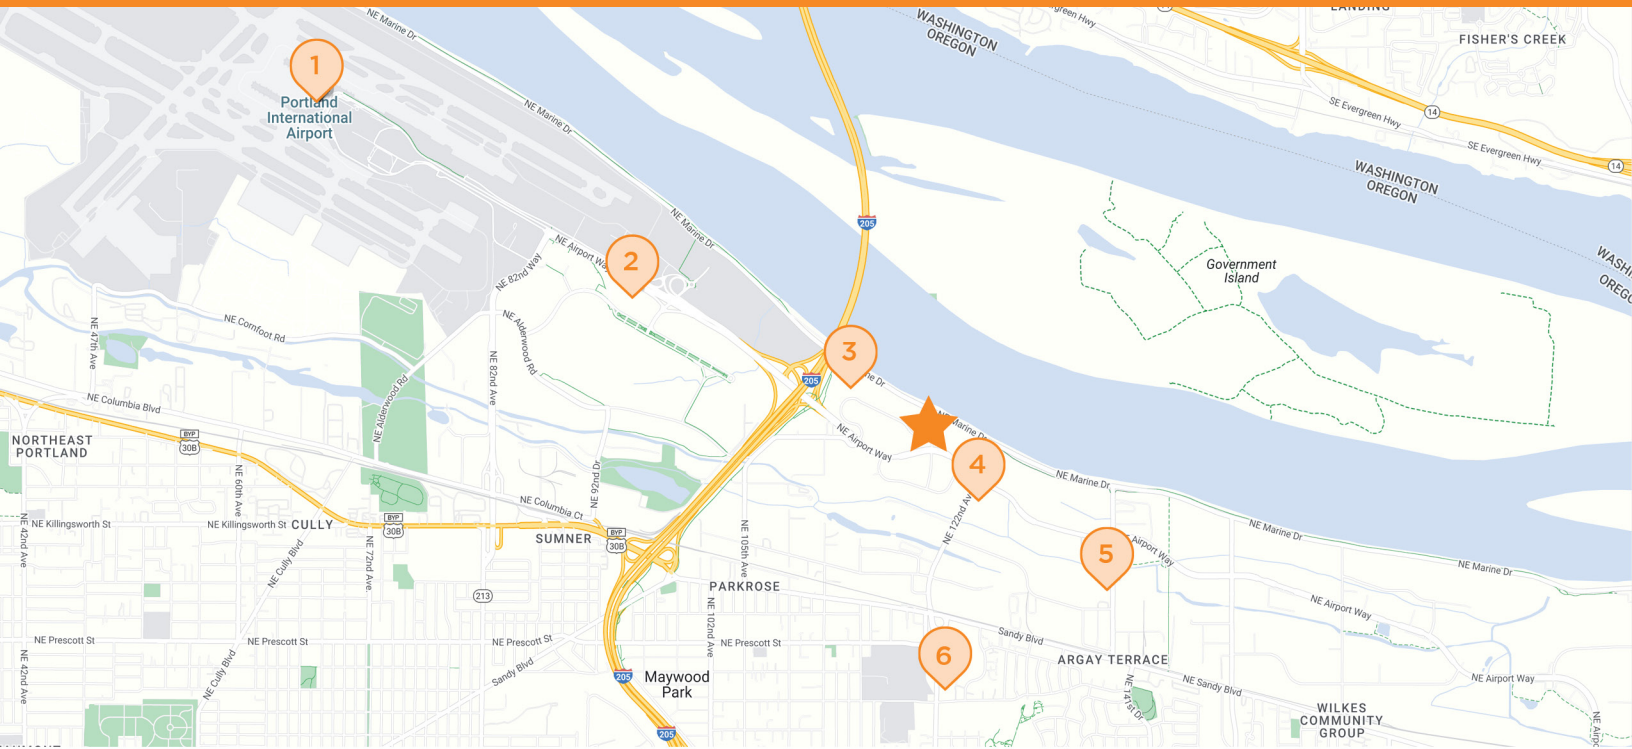

PDX DISTRIBUTION CENTER

12021 NE AIRPORT WAY • PORTLAND, OR 97220

PDX DISTRIBUTION CENTER

12021 NE Airport Way, Portland, OR 97220

PORTLAND INTERNATIONAL AIRPORT

7000 NE Airport Way
Portland, OR 97218

TARGET

9401 NE Cascades Pkwy
Portland, OR 97220

THE HOME DEPOT

11633 NE Glenn Widing Dr
Portland, OR 97220

STARBUCKS

5826 NE 122nd Ave
Portland, OR 97230

COSTCO

4849 NE 138th Ave
Portland, OR 97230

U.S. BANK

4100 NE 122nd Ave
Portland, OR 97230