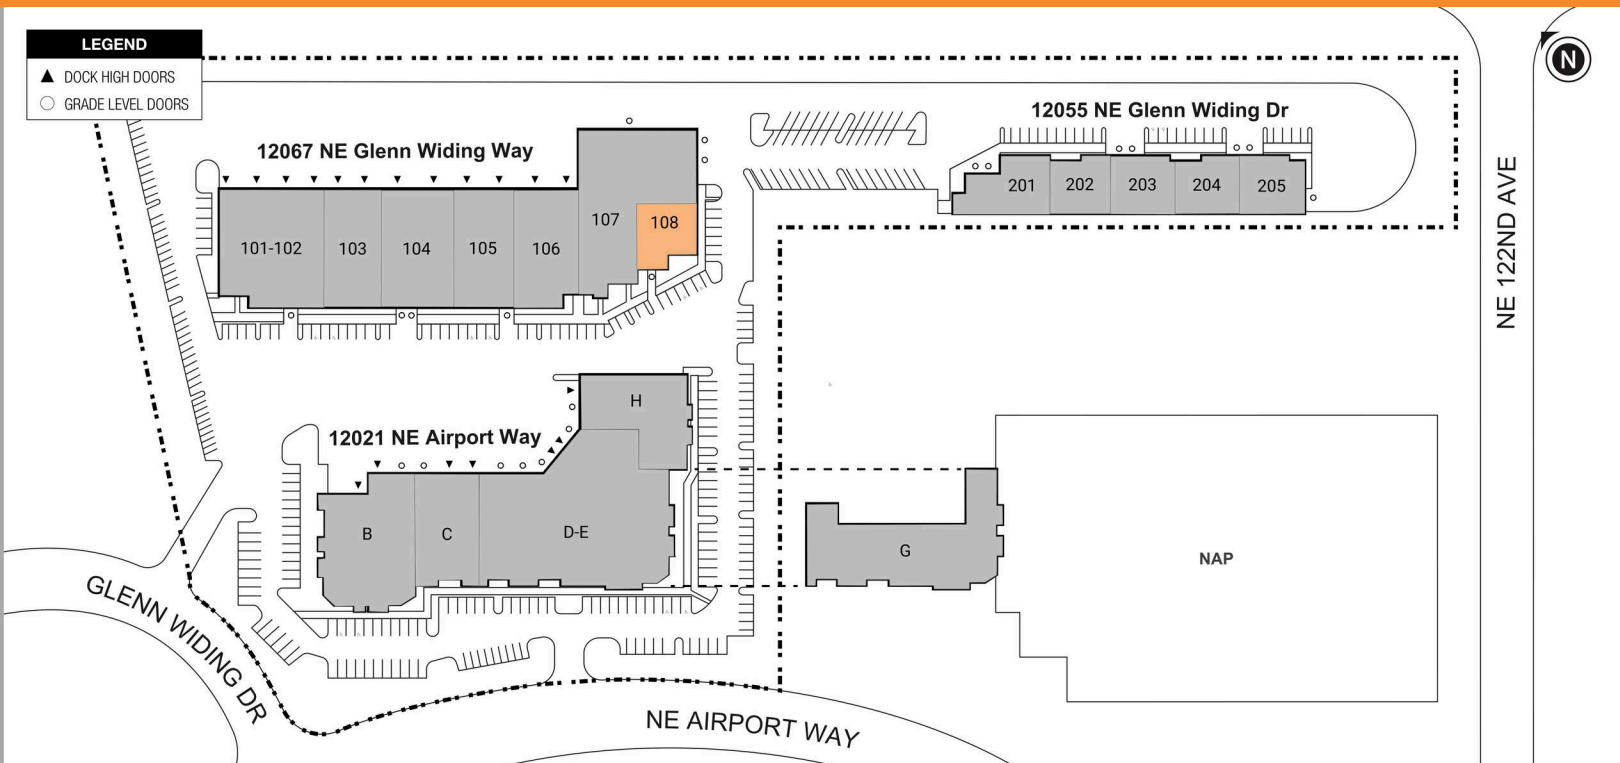

PDX DISTRIBUTION CENTER

12021 NE AIRPORT WAY • PORTLAND, OR 97220

■ AVAILABLE ■ OCCUPIED

Current Availabilities

BUILDING	SUITE	TOTAL SIZE	OFFICE SIZE	OFFICE %	TYPE	CLEAR HT	GL	DL
2	108	4,222	0	0	N/A	N/A	N/A	N/A