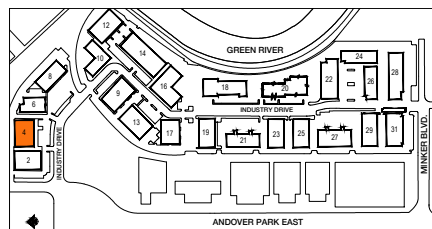

SUITE DATA:

OFFICE AREA	714 RSF
WAREHOUSE AREA	0 RSF
TOTAL SUITE AREA	714 RSF

SITE PLAN KEY:

BUILDING PLAN KEY:

Seattle Exchange @ Southcenter

530 Industry Drive
Tukwila, WA 98188

BLDG. 4

SUITE 560