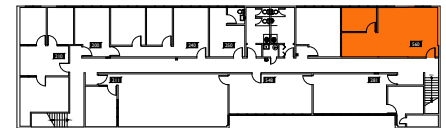

SUITE DATA:

OFFICE AREA	714 RSF
WAREHOUSE AREA	0 RSF
TOTAL SUITE AREA	714 RSF

SITE PLAN KEY:

BUILDING PLAN KEY:

Seattle Exchange @ Southcenter

530 Industry Drive
Tukwila, WA 98188

BLDG. 4

SUITE 560