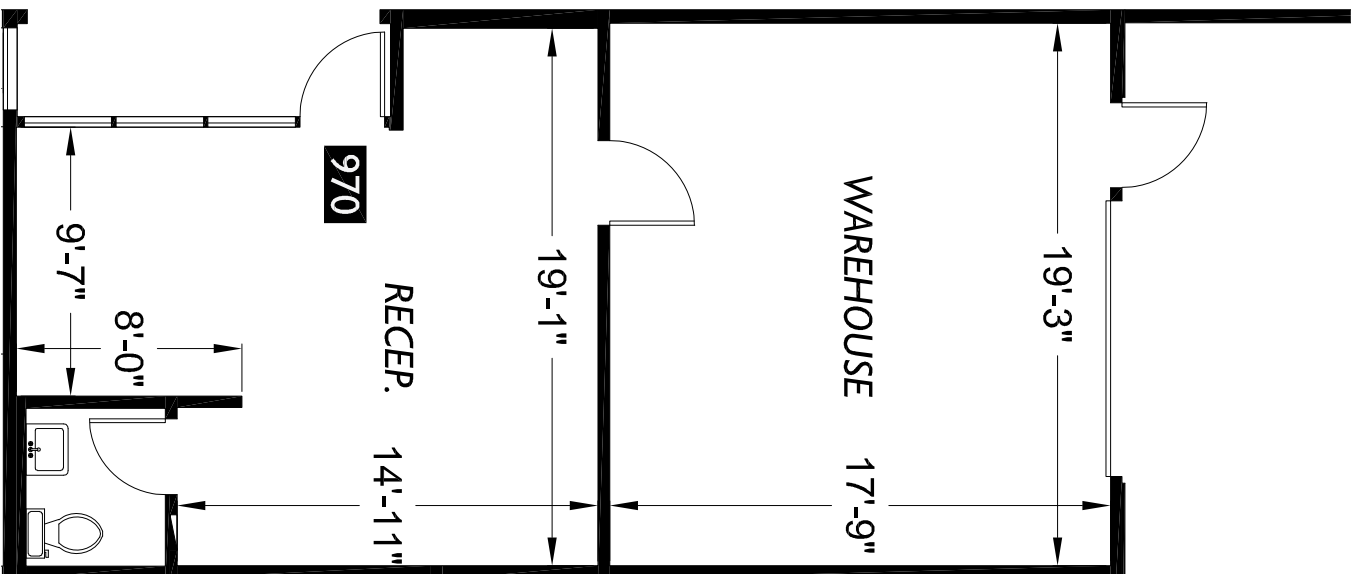

SUITE DATA:	
OFFICE AREA	421 SF
WAREHOUSE AREA	379 SF
TOTAL SUITE AREA	800 SF

Seattle Exchange @ Southcenter

970-998 Industry Drive
Tukwila, WA 98188

BLDG. 28

SUITE 970