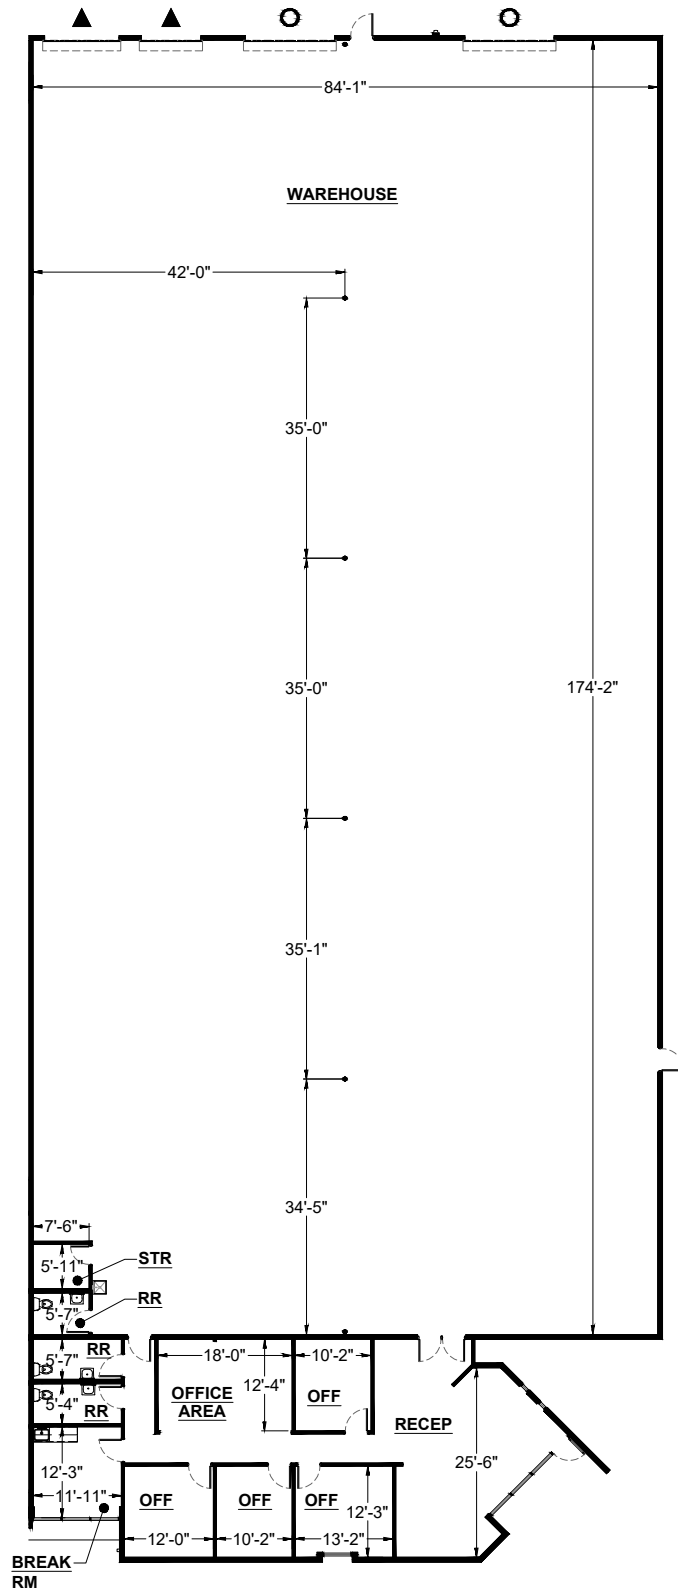

**SUITE DATA:**

OFFICE	2,031 SF
WAREHOUSE	14,788 SF
<b>TOTAL</b>	<b>16,819 SF</b>
CLEAR HEIGHT	15'-6" - 16'-6"
○ GRADE LEVEL DOORS	2
▲ DOCK HIGH DOORS	2

**SITE KEY PLAN:**

**BUILDING KEY PLAN:**

**Sky Harbor Landing**