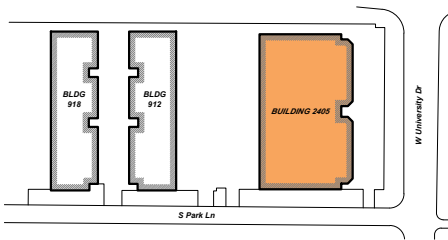

**SUITE DATA:**

OFFICE	2,031 SF
WAREHOUSE	14,788 SF
<b>TOTAL</b>	<b>16,819 SF</b>
CLEAR HEIGHT	15'-6" - 16'-6"
○ GRADE LEVEL DOORS	2
▲ DOCK HIGH DOORS	2

**SITE KEY PLAN:**

**BUILDING KEY PLAN:**

**Sky Harbor Landing**