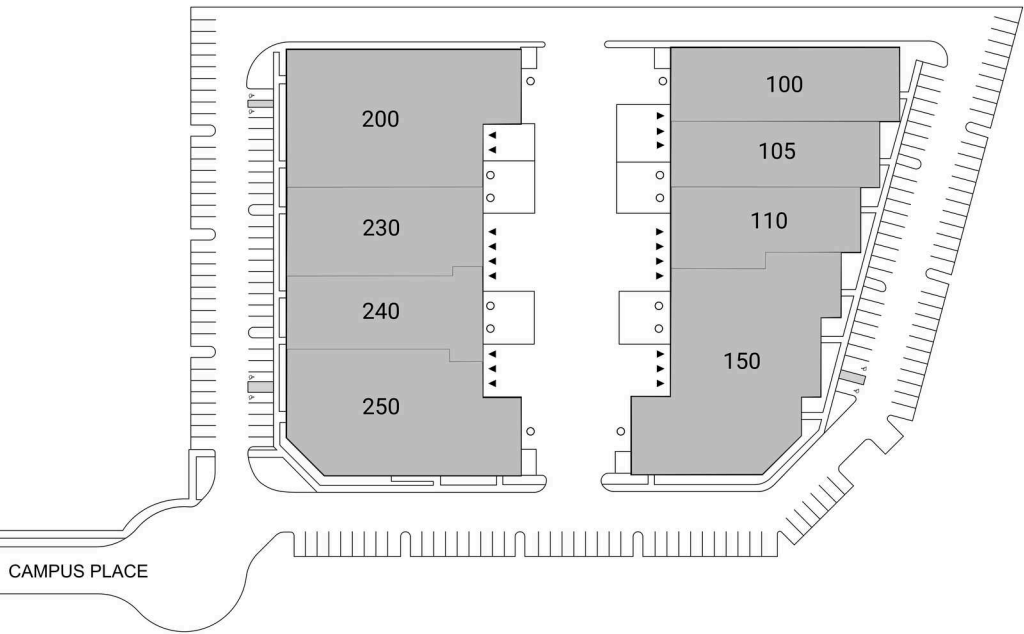

CAMPUS DISTRIBUTION

4640 CAMPUS PLACE • MUKILTEO, WA 98275

LEGEND

- ▲ DOCK HIGH DOORS
- GRADE LEVEL DOORS

BUILDING 2
4640 CAMPUS PL

BUILDING 1
4620 CAMPUS PL

■ AVAILABLE ■ OCCUPIED

Current Availabilities

BUILDING	SUITE	TOTAL SIZE	OFFICE SIZE	OFFICE %	TYPE	CLEAR HT	GL	DL
----------	-------	------------	-------------	----------	------	----------	----	----

CAMPUS DISTRIBUTION

4640 CAMPUS PLACE • MUKILTEO, WA 98275