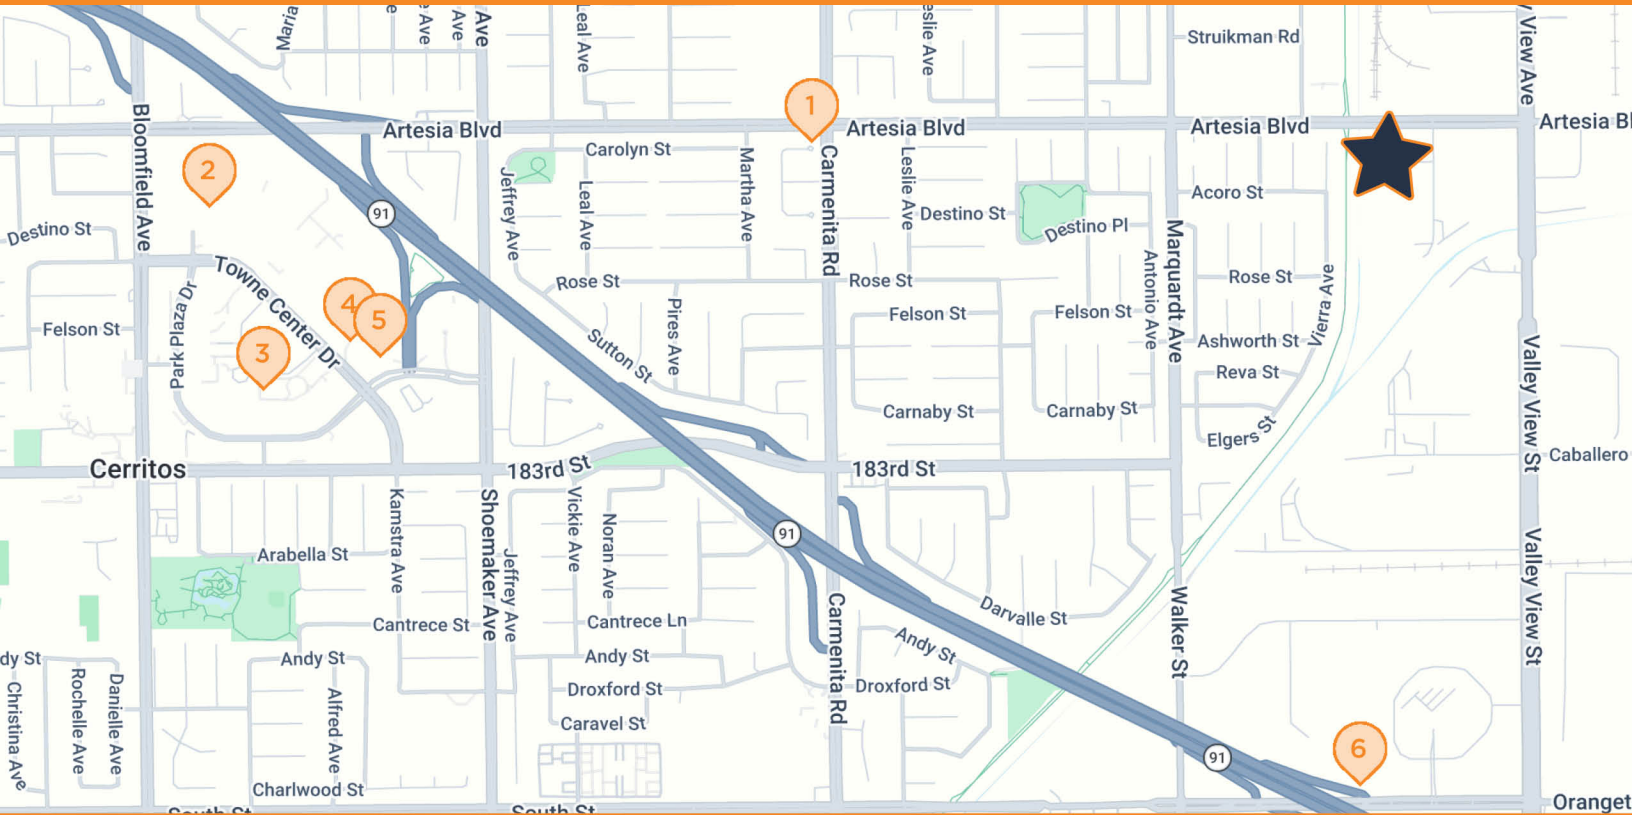

# FABRICA INDUSTRIAL PARK

14021 BOLSA LN, 17502 FABRICA WAY, 14108 ARTESIA BLVD, 17517 FABRICA WAY, 17515 VALLEY VIEW AVE • CERRITOS, CA 90703

- Multi-building industrial campus within the Cerritos business district
- Small-bay warehouse suites with loading access and office components
- Immediate connectivity to I-5, I-605, and regional transportation corridors

# FABRICA INDUSTRIAL PARK

14021 BOLSA LN, 17502 FABRICA WAY, 14108 ARTESIA BLVD, 17517 FABRICA WAY, 17515 VALLEY VIEW AVE • CERRITOS, CA 90703

## FABRICA INDUSTRIAL PARK

14021 Bolsa Lane, 17502 Fabrica Way, 14108 Artesia Blvd, 17517 Fabrica Way, 17515 Valley View Avenue, Cerritos, CA 90703

- |          |   |          |   |
|----------|---|----------|---|
| <b>1</b> | <b>ARCO</b><br>13363 Artesia Blvd, Cerritos, CA             | <b>4</b> | <b>ENTERPRISE BANK &amp; TRUST</b><br>12845 Towne Center Dr, Cerritos, CA |
| <b>2</b> | <b>WALMART</b><br>12701 Towne Center Dr, Cerritos, CA       | <b>5</b> | <b>TRADER JOES</b><br>12861 Towne Center Dr, Cerritos, CA                 |
| <b>3</b> | <b>SHERATON HOTEL</b><br>12725 Center Ct Dr S, Cerritos, CA | <b>6</b> | <b>JIMMY JOHN'S</b><br>30 Centerpointe Dr, La Palma, CA                   |