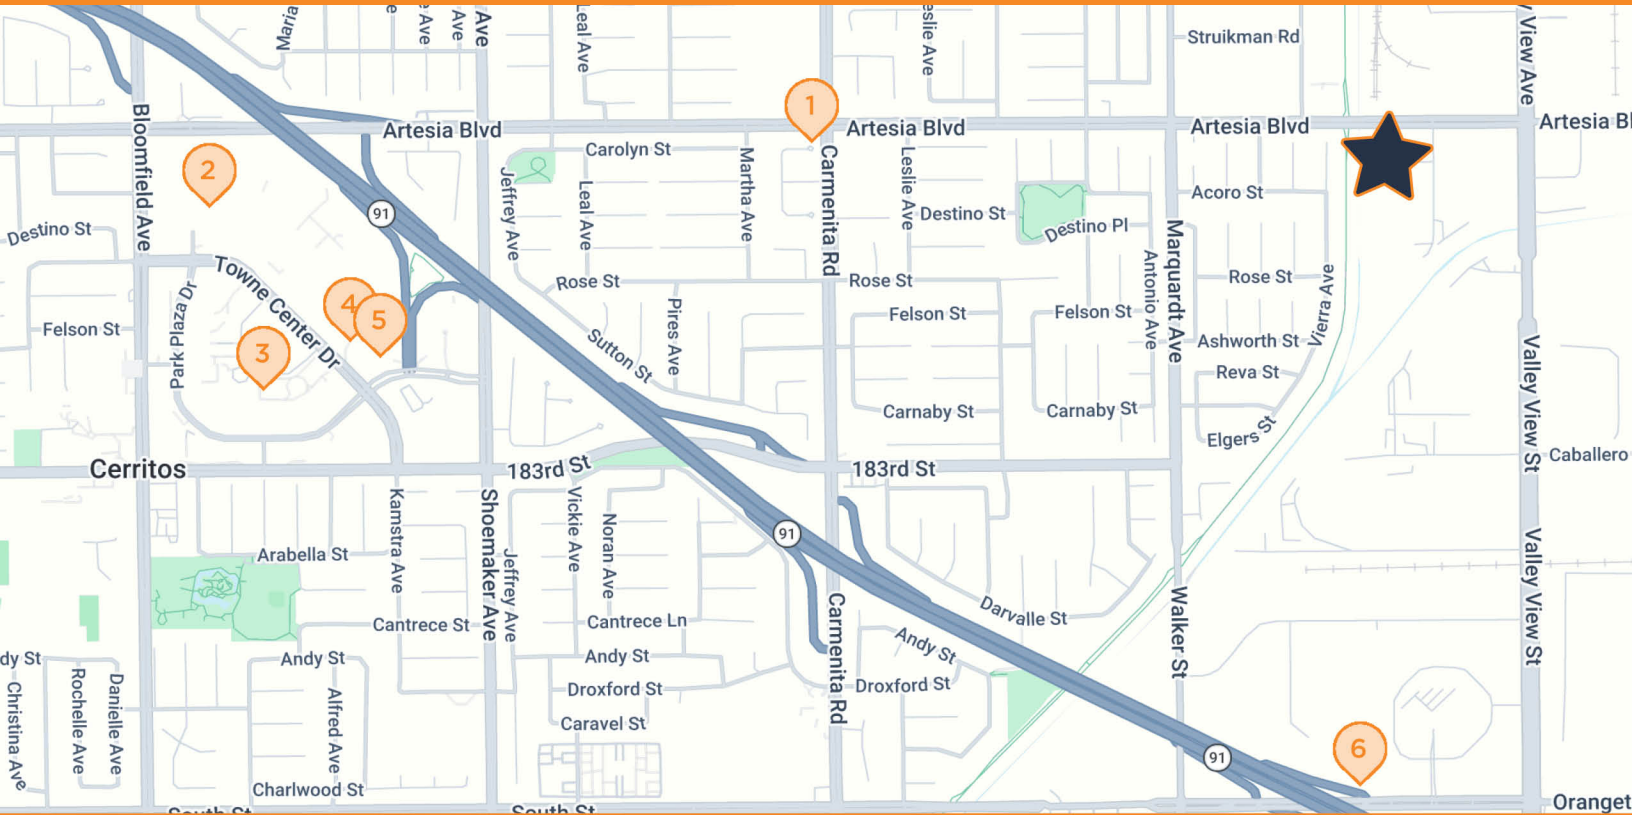

FABRICA INDUSTRIAL PARK

14021 BOLSA LN, 17502 FABRICA WAY, 14108 ARTESIA BLVD, 17517 FABRICA WAY, 17515 VALLEY VIEW AVE • CERRITOS, CA 90703

- Multi-building industrial campus within the Cerritos business district
- Small-bay warehouse suites with loading access and office components
- Immediate connectivity to I-5, I-605, and regional transportation corridors

FABRICA INDUSTRIAL PARK

14021 BOLSA LN, 17502 FABRICA WAY, 14108 ARTESIA BLVD, 17517 FABRICA WAY, 17515 VALLEY VIEW AVE • CERRITOS, CA 90703

FABRICA INDUSTRIAL PARK

14021 BOLSA LN, 17502 FABRICA WAY, 14108 ARTESIA BLVD, 17517 FABRICA WAY, 17515 VALLEY VIEW AVE • CERRITOS, CA 90703

FABRICA INDUSTRIAL PARK

14021 Bolsa Lane, 17502 Fabrica Way, 14108 Artesia Blvd, 17517 Fabrica Way, 17515 Valley View Avenue, Cerritos, CA 90703

- | | | | |
|----------|---|----------|---|
| 1 | ARCO 13363 Artesia Blvd, Cerritos, CA | 4 | ENTERPRISE BANK & TRUST 12845 Towne Center Dr, Cerritos, CA |
| 2 | WALMART 12701 Towne Center Dr, Cerritos, CA | 5 | TRADER JOES 12861 Towne Center Dr, Cerritos, CA |
| 3 | SHERATON HOTEL 12725 Center Ct Dr S, Cerritos, CA | 6 | JIMMY JOHN'S 30 Centerpointe Dr, La Palma, CA |